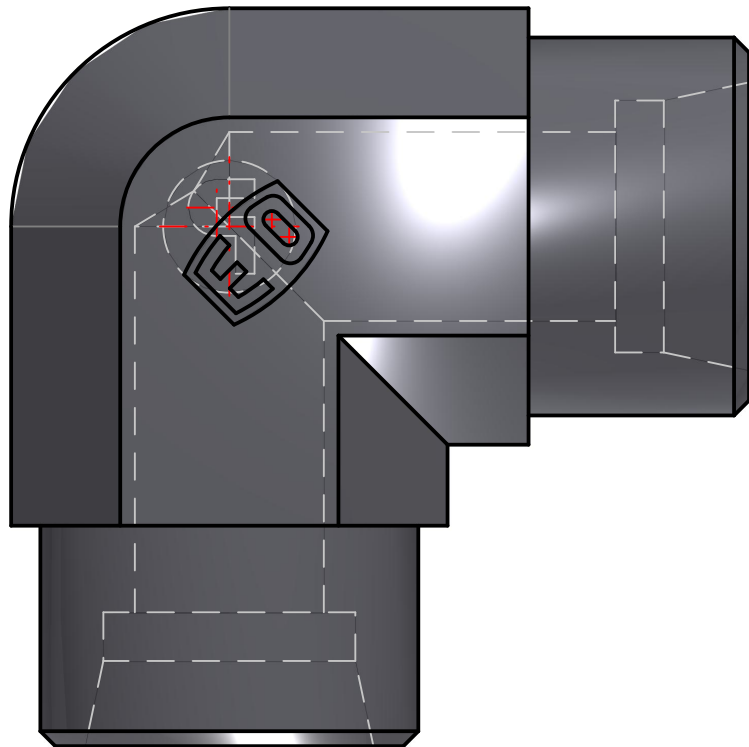

## PARKER High Pressure Connectors Europe Division Ermeto DIN tube to tube high pressure hydraulic tube fittings

PART Number: W16SCFX

*Interactive 3D graphic, click to activate and rotate  
(3D capable PDF viewer required)*

Technical Data	
Part Number	W16SCFX
Series Name	Ermeto DIN tube to tube high pressure hydraulic tube fittings
Series Code	Ermeto DIN tube to tube high pressure hydraulic tube fittings
Division ID	687614
Division Name	High Pressure Connectors Europe Division
Company	Parker Hannifin