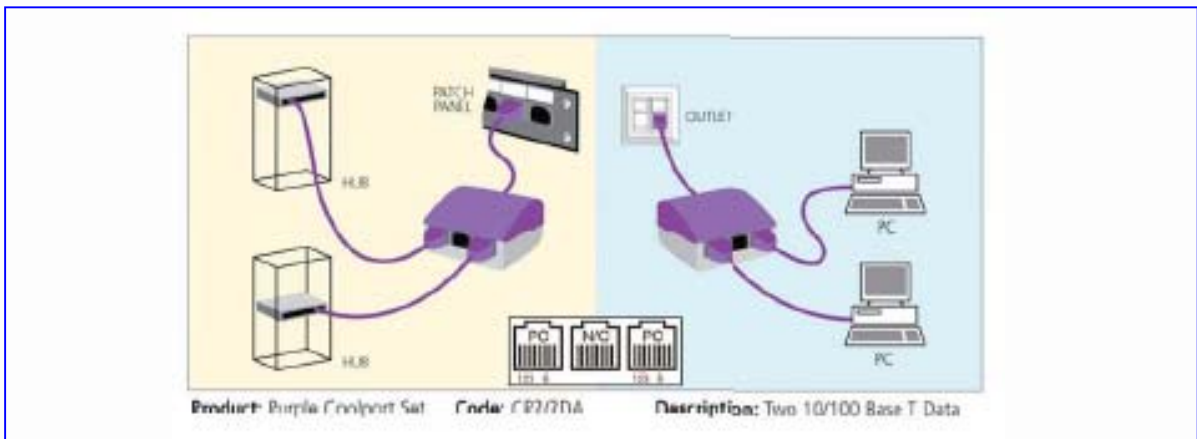

- Connects Data and Data
- Contemporary Design
- 25 Year System Warranty

Product Description

Coolport is a 3 port outlet to connect up to 3 different devices (such as PC, Telephone or Fax) to one 4 pair cable. All 3 devices are then continuously available.

Easily mounted onto a desk or wall, Coolports are supplied in pairs, with one connected to a wall outlet and the other to a patch panel, using launch leads.

Coolports therefore, provide an instant method for adding more devices to a single cable port - ideal in emergency situations where not enough network outlets are available, or when the cost or disruption caused by installing additional cabling is prohibitive.

The high density floor box for HellermannTyton is both aesthetically pleasing and physically robust. Constructed for a combination of metal and high strength plastic, this unit has been designed to be employed within a variety of office and departmental systems.

Features and Benefits

- Maximize the number of devices available using existing 4 pair cabling system
- Operate up to 3 services per single 4 pair cable
- Enables rapid equipment deployment in disaster recovery situations
- Reduces disruption during network expansion
- Provides added capacity in difficult to cable buildings
- Plug and play installation (Jack to Jack patch leads)
- IDC blocks suitable for permanent installation alternative