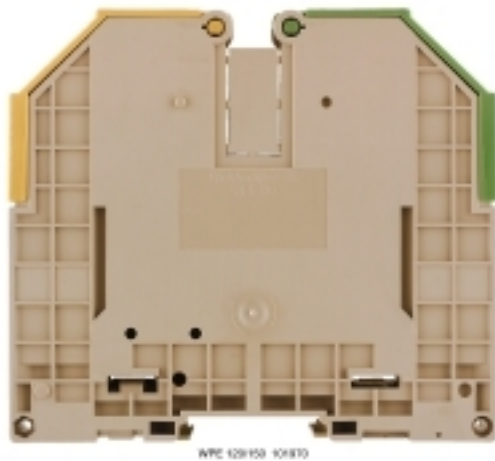

**W-Series
WPE 120/150**

Weidmüller Interface GmbH & Co. KG
Klingenbergstraße 16
D-32758 Detmold
Germany
Fon: +49 5231 1429-0
Fax: +49 5231 14292083
www.weidmueller.com

Klippon® Connect with clamping yoke Technology

The high reliability and variety of designs of the terminal blocks with clamping yoke connections make planning easier and optimises operational safety. Klippon® Connect provides a proven response to a range of different requirements.

General ordering data

Type	WPE 120/150
Order No.	1019700000
Version	PE terminal, Screw connection, 120 mm², 14400 A (120 mm²), green / yellow
GTIN (EAN)	4008190495671
Qty.	10 pc(s).