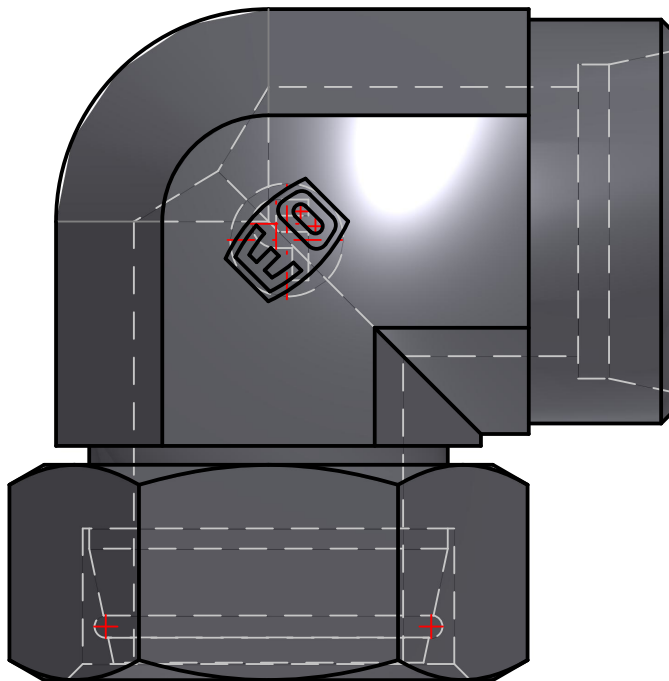

ENGINEERING YOUR SUCCESS.

Parker Hannifin Corporation  
High Pressure Connectors Europe  
Am Metallwerk 9  
33659 Bielefeld, Germany  
Ph: +49 (0) 521-4048-0  
Fax: +49 (0) 521-4048-4280

**PARKER High Pressure Connectors Europe Division**  
**Ermeto DIN tube to tube swivel high pressure hydraulic tube fittings**

PART Number: EW35LOMDCF

*Interactive 3D graphic, click to activate and rotate  
(3D capable PDF viewer required)*

Technical Data	
Part Number	EW35LOMDCF
Series Name	Ermeto DIN tube to tube swivel high pressure hydraulic tube fittings
Series Code	Ermeto DIN tube to swivel high pressure hydraulic tube fittings
Division ID	687614
Division Name	High Pressure Connectors Europe Division
Company	Parker Hannifin