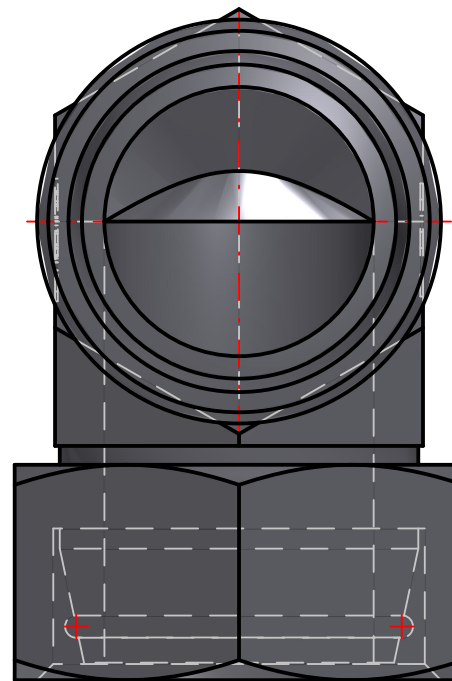

ENGINEERING YOUR SUCCESS.

Parker Hannifin Corporation  
High Pressure Connectors Europe  
Am Metallwerk 9  
33659 Bielefeld, Germany  
Ph: +49 (0) 521-4048-0  
Fax: +49 (0) 521-4048-4280

**PARKER High Pressure Connectors Europe Division**  
**Ermeto DIN tube to tube swivel high pressure hydraulic tube fittings**

PART Number: EW35LOMDCF

*Interactive 3D graphic, click to activate and rotate  
(3D capable PDF viewer required)*

Technical Data	
Part Number	EW35LOMDCF
Series Name	Ermeto DIN tube to tube swivel high pressure hydraulic tube fittings
Series Code	Ermeto DIN tube to swivel high pressure hydraulic tube fittings
Division ID	687614
Division Name	High Pressure Connectors Europe Division
Company	Parker Hannifin