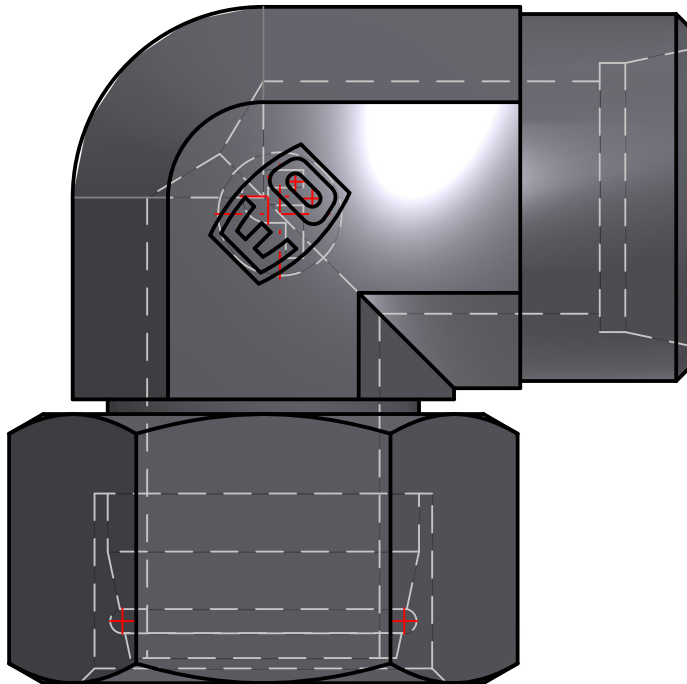

ENGINEERING YOUR SUCCESS.

Parker Hannifin Corporation
High Pressure Connectors Europe
Am Metallwerk 9
33659 Bielefeld, Germany
Ph: +49 (0) 521-4048-0
Fax: +49 (0) 521-4048-4280

PARKER High Pressure Connectors Europe Division
Ermeto DIN tube to tube swivel high pressure hydraulic tube fittings

PART Number: EW22LOMDCF

*Interactive 3D graphic, click to activate and rotate
(3D capable PDF viewer required)*

Technical Data	
Part Number	EW22LOMDCF
Series Name	Ermeto DIN tube to tube swivel high pressure hydraulic tube fittings
Series Code	Ermeto DIN tube to swivel high pressure hydraulic tube fittings
Division ID	687614
Division Name	High Pressure Connectors Europe Division
Company	Parker Hannifin