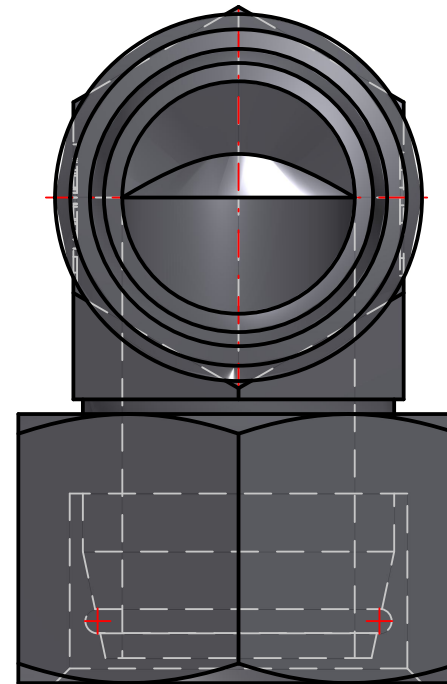

ENGINEERING YOUR SUCCESS.

Parker Hannifin Corporation
High Pressure Connectors Europe
Am Metallwerk 9
33659 Bielefeld, Germany
Ph: +49 (0) 521-4048-0
Fax: +49 (0) 521-4048-4280

PARKER High Pressure Connectors Europe Division
Ermeto DIN tube to tube swivel high pressure hydraulic tube fittings

PART Number: EW22LOMDCF

*Interactive 3D graphic, click to activate and rotate
(3D capable PDF viewer required)*

Technical Data	
Part Number	EW22LOMDCF
Series Name	Ermeto DIN tube to tube swivel high pressure hydraulic tube fittings
Series Code	Ermeto DIN tube to swivel high pressure hydraulic tube fittings
Division ID	687614
Division Name	High Pressure Connectors Europe Division
Company	Parker Hannifin