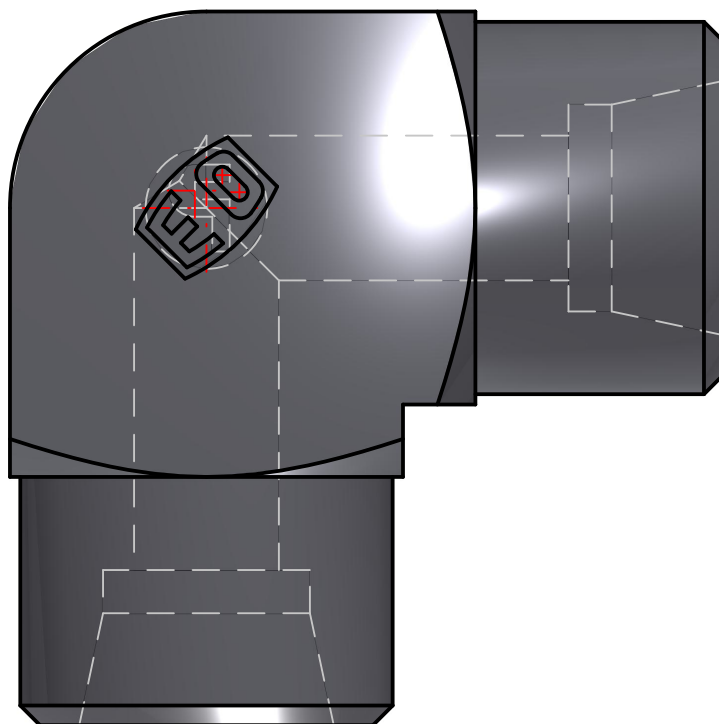

ENGINEERING YOUR SUCCESS.

Parker Hannifin Corporation
High Pressure Connectors Europe
Am Metallwerk 9
33659 Bielefeld, Germany
Ph: +49 (0) 521-4048-0
Fax: +49 (0) 521-4048-4280

PARKER High Pressure Connectors Europe Division Ermeto DIN tube to tube high pressure hydraulic tube fittings

PART Number: W10SCFX

*Interactive 3D graphic, click to activate and rotate
(3D capable PDF viewer required)*

Technical Data	
Part Number	W10SCFX
Series Name	Ermeto DIN tube to tube high pressure hydraulic tube fittings
Series Code	Ermeto DIN tube to tube high pressure hydraulic tube fittings
Division ID	687614
Division Name	High Pressure Connectors Europe Division
Company	Parker Hannifin