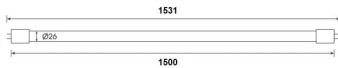

LED T8 tube with a G13 fitting, ideal to replace standard T8 fluorescent tubes. Installation: Disconnecting magnetic ballast is optional, not necessary. Not suitable for series connection. Set the color temperature of your lights to the desired Kelvin with a simple flip of a switch. Choose between three color levels: 3000K, 4000K or 6500K. Replace the fluorescent starter with the LED starter (supplied). Splinter protection due to special PET coating. Supporting the implementation of the HACCP concepts from production to presentation. Ambient temperature range: -20°C to +25°C.

## ETIM specifications

Socket	G13
Luminous flux [lm]	2320 - 2420
Nominal voltage [V]	220 - 240
Lamp power [W]	22 - 22
Colour temperature [K]	3000 - 6500
Diameter [mm]	28
Length [mm]	1500
Dimmable	No
Lamp shape	Tube, double-ended
Beam angle [°]	220 - 220
Colour	White
Type of glass/cover	Opal
Lamp designation	T8
Colour rendering index CRI	80-89
Voltage type	AC
Filament lamp	No
Rated luminous flux according to IEC 62612 [lm]	2420
Power factor	0.9
Lamp efficacy [lm/W]	110
Nominal current [mA]	110 - 110
Colour of light according to EN 12464-1	Daylight white > 5300 K
Housing colour	White
Average nominal lifetime [h]	25000
Degree of protection (IP)	IP20
Colour consistency (McAdam ellipse)	SDCM6
Min. number of switching cycles	12500
Weighted energy consumption in 1000 hours [kWh]	22
Remote operation possible	No
With movement sensor	No
With remote control	No
Photobiological safety according to EN 62471	RG1
Compatible with Apple HomeKit	No
Compatible with Google Assistant	No
Compatible with Amazon Alexa	No
IFTTT support available	No
Suitable for electronic ballast	No
Suitable for magnetic ballast	Yes
Dimming phase cut-off (trailing edge)	No
Dimming phase cut-on (leading edge)	No
Dimming Touch and Dim	No
Dimming Zigbee	No