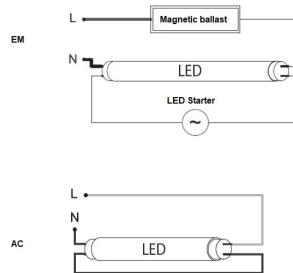

LED T8 tube with a G13 fitting, ideal to replace standard T8 fluorescent tubes. Installation: Disconnecting magnetic ballast is optional, not necessary. Not suitable for series connection. Set the color temperature of your lights to the desired Kelvin with a simple flip of a switch. Choose between three color levels: 3000K, 4000K or 6500K. Replace the fluorescent starter with the LED starter (supplied). Splinter protection due to special PET coating. Supporting the implementation of the HACCP concepts from production to presentation. Ambient temperature range: -20°C to +25°C.

## ETIM specifications

Socket	G13
Luminous flux [lm]	2320 - 2420
Nominal voltage [V]	220 - 240
Lamp power [W]	22 - 22
Colour temperature [K]	3000 - 6500
Diameter [mm]	28
Length [mm]	1500
Dimmable	No
Lamp shape	Tube, double-ended
Beam angle [°]	220 - 220
Colour	White
Type of glass/cover	Opal
Lamp designation	T8
Colour rendering index CRI	80-89
Voltage type	AC
Filament lamp	No
Rated luminous flux according to IEC 62612 [lm]	2420
Power factor	0.9
Lamp efficacy [lm/W]	110
Nominal current [mA]	110 - 110
Colour of light according to EN 12464-1	Daylight white > 5300 K
Housing colour	White
Average nominal lifetime [h]	25000
Degree of protection (IP)	IP20
Colour consistency (McAdam ellipse)	SDCM6
Min. number of switching cycles	12500
Weighted energy consumption in 1000 hours [kWh]	22
Remote operation possible	No
With movement sensor	No
With remote control	No
Photobiological safety according to EN 62471	RG1
Compatible with Apple HomeKit	No
Compatible with Google Assistant	No
Compatible with Amazon Alexa	No
IFTTT support available	No
Suitable for electronic ballast	No
Suitable for magnetic ballast	Yes
Dimming phase cut-off (trailing edge)	No
Dimming phase cut-on (leading edge)	No
Dimming Touch and Dim	No
Dimming Zigbee	No