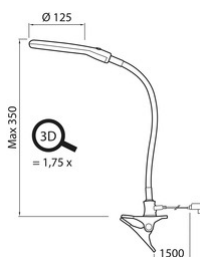

TABLE LAMP WITH MAGNIFYING LENS

4126205

6 W - 570lm - 6500K

IP20

20.000 H

DIMENSIONS	A	B	C
1	350	---	125

GENERAL INFORMATIONS

Code 4126205