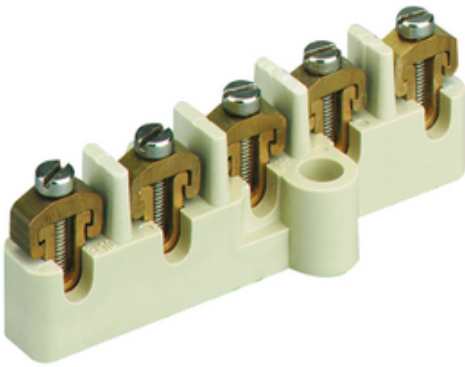

Product

WK 250 KLS-25²

Connecting terminal, $U_i=400V / 690V$, Terminal for installation in IBT-boxes

5x25mm² for K4-EK boxes

Article: WK 250 KLS-25²

Technical Data

Properties:

Terminals:	5-poles - 25mm ²
for type:	WK 250