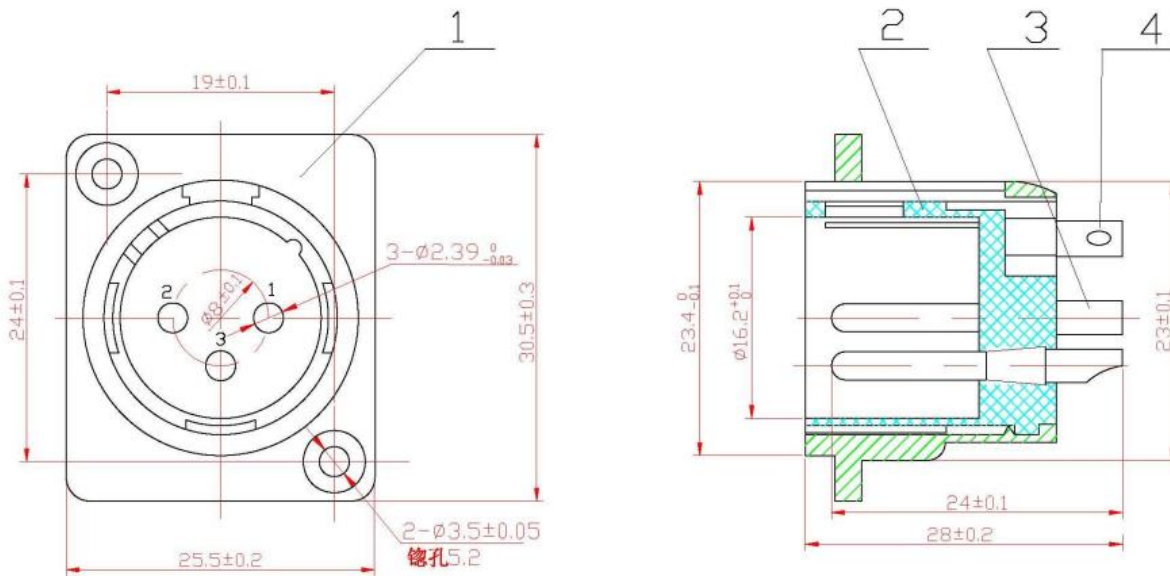

Datasheet

Black 3 Way Male Straight Panel Mount XLR Connector, Silver over Nickel Plate

RS Stock number [455-093](#)

Specifications

- Body Orientation: Straight
- Colour: Black
- Gender: Male
- Mounting Type: Panel Mount
- Number of Contacts: 3