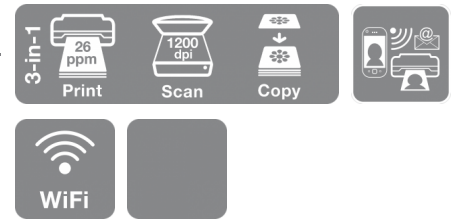

Expression Home XP-225

DATASHEET

The Expression Home XP-225 is part of Epson's smallest ever range of small-in-one home inkjets. It offers cost-effective printing for home users with inks that can be replaced individually. This compact printer, scanner and copier also features the added benefits of Wi-Fi connectivity and mobile printing from anywhere¹.