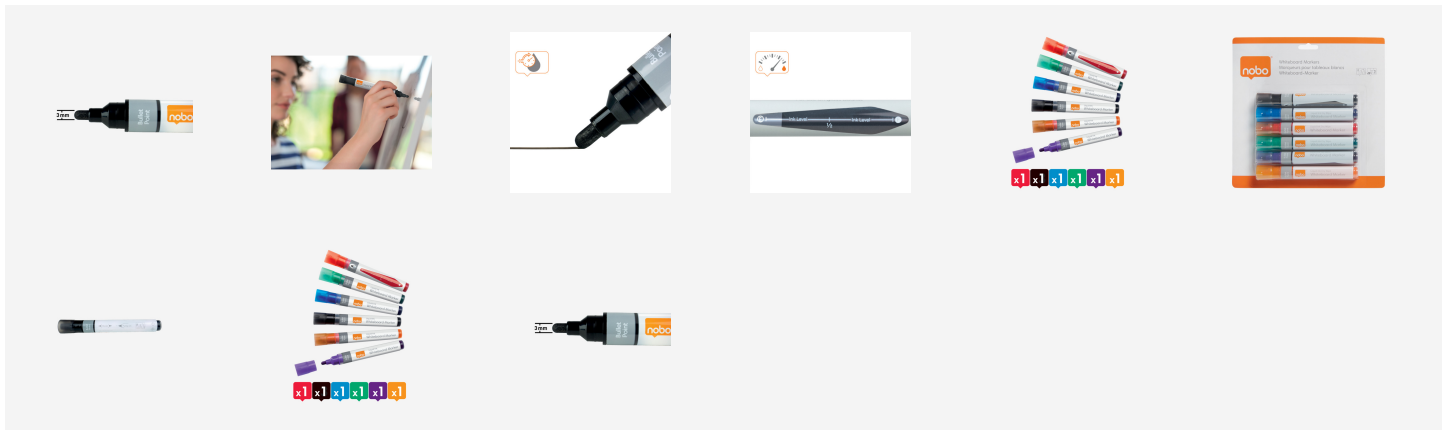

Nobo Liquid Ink Whiteboard Pens Bullet Tip 6 Pack

These everyday non-permanent whiteboard markers are highly versatile for use on non-porous surfaces such as whiteboards, glass and enamel. They are fast drying and can be removed easily using a dry cloth. These liquid ink pens also have a handy reservoir window showing ink levels so you never run out at a crucial moment. Available in a choice of colours to meet all your presentation needs; ideal for schools, offices and at home. Pack of 6 dry wipe pens with a bullet tip 3mm for consistent smooth lines. Use with a Nobo whiteboard for optimum performance.

Attributes

- Liquid ink whiteboard pen with easy flow bright clear coloured ink that stands out on whiteboards
- Reservoir window makes checking ink levels easy
- Suitable for most non porous, dry wipe surfaces, including glass, enamel and melamine whiteboards
- 3mm bullet tip whiteboard pen
- Pack of 6 dry wipe markers

Specifications

Number	1901419
Colour	assorted
Weight	146 g
Pallet quantity	900
EAN code	5028252139663