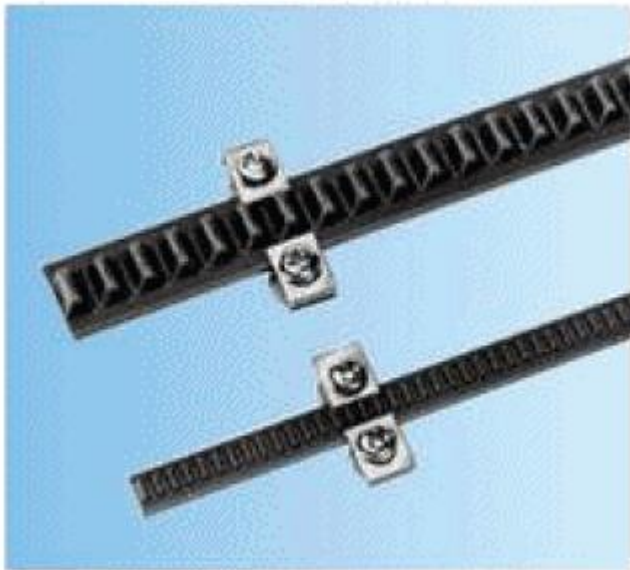

Datasheet

RS Pro FKIT Rack Clamping Plates & Screws

Stock No	For Rack MOD	A mm.	B mm.	C mm.	D mm.	E mm.
5217865	0.8 / 1.0	10.2	8	5	2.7	1.2
1223447	1.5 / 2.0	11.4	8	6	3.9	1.4

Notes:

One fixing kit pack consists of 10 x M4 screws and 10 x plates.