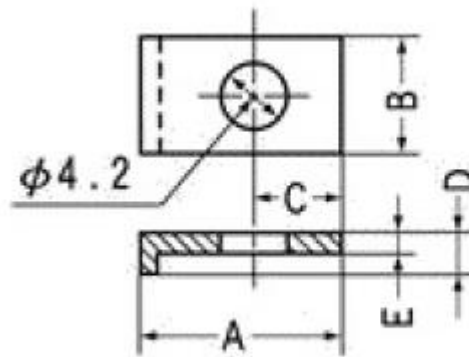

Datasheet

RS Pro FKIT Rack Clamping Plates & Screws

Stock No	For Rack MOD	A mm.	B mm.	C mm.	D mm.	E mm.
5217865	0.8 / 1.0	10.2	8	5	2.7	1.2
1223447	1.5 / 2.0	11.4	8	6	3.9	1.4

Notes:

One fixing kit pack consists of 10 x M4 screws and 10 x plates.