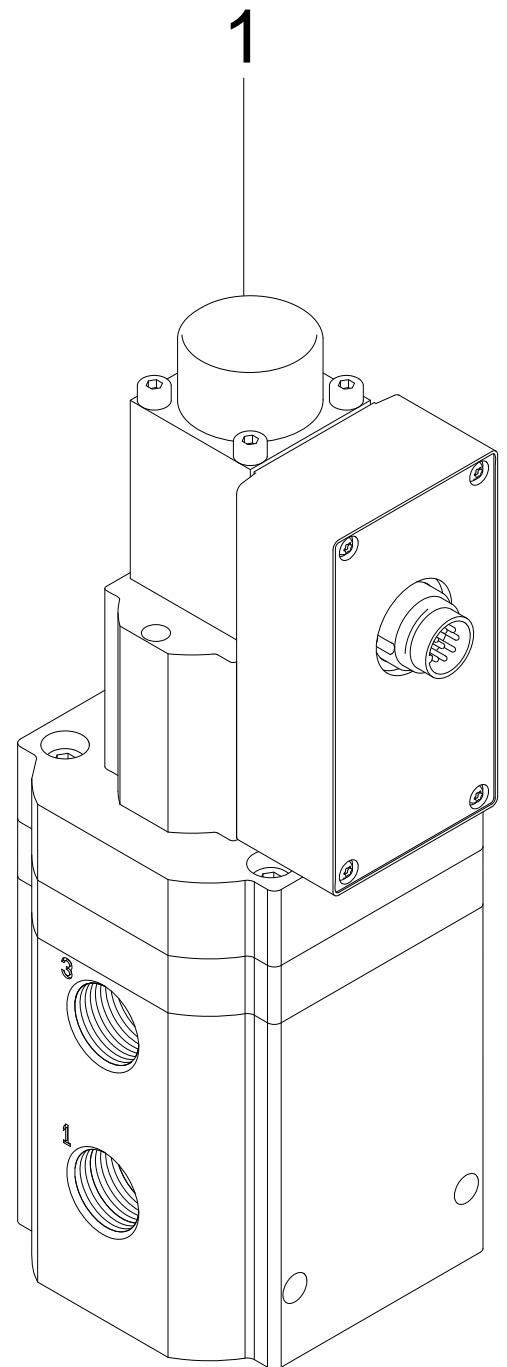

187326 MPPES-3-1/2-10-010 Proportional-pressure regulator - Series: All

## 187326 MPPE-3-1/2-10-010 Proportional-pressure regulator - Series: All

Pos.	Part no.	Type	Note	Qty.	Unit
A	754832	MPPE/MPPE-3-1/2 Set of wearing parts		1	PC
1		MPPE-3-1/2-10-420 Proportional-pressure regulator	Not available	1	PC