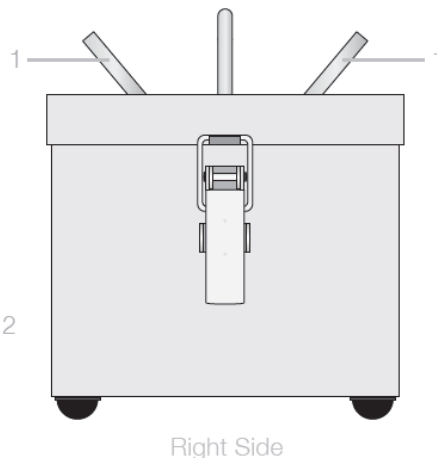

Standard features:

- Compact design
- High vacuum pumps
- Low noise level
- 3 stage filtration

Technical data

- Dimensions (HxWxD): 380 x 260 x 260mm
- Cabinet construction: Powder coated mild steel
- Airflow/Pressure: 90m³/hr / 20mbar
- Electrical data: 230v 1ph 50/60Hz
- Full load current: 0.45 amps / 90w
- Noise Level: < 54dBA at typical operating speed
- Weight: 7kg
- Duct size: 50mm
- Duct run: 3mtrs

Optional Tip Extraction Iron Kit:

AIRFLOW THROUGH FILTERS

TECHNICAL SPECIFICATION

- 1 Hose Inlet Connections - 2 x 6mm
- 2 Compressed Air Inlet
- 3 Filter Latch
- 4 Exhaust Outlet
- 5 1/8 BSP Connector

Wide range of value for money fume extraction systems

Volume range

Tip range

Cabs

Accessories