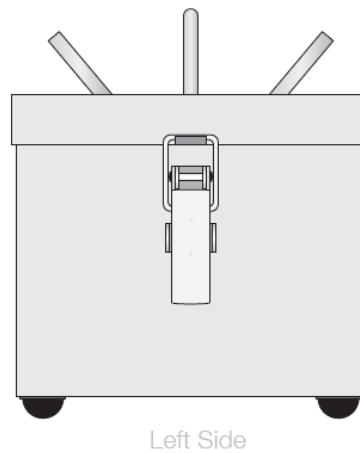

Standard features:

- Compact design
- High vacuum pumps
- Low noise level
- 3 stage filtration

Technical data

- Dimensions (HxWxD): 380 x 260 x 260mm
- Cabinet construction: Powder coated mild steel
- Airflow/Pressure: 90m³/hr / 20mbar
- Electrical data: 230v 1ph 50/60Hz
- Full load current: 0.45 amps / 90w
- Noise Level: < 54dBA at typical operating speed
- Weight: 7kg
- Duct size: 50mm
- Duct run: 3mtrs

Typical Applications:

- Soldering
- Tip soldering
- Rework
- Lead free

Package Includes:

- RS-E0242 extraction unit
- 1 x Pre filter pad
- 1 x Combined HEPA/Gas filter
- 1.5m Compressed air connection hose

Optional Tip Extraction Iron Kit:

AIRFLOW THROUGH FILTERS

TECHNICAL SPECIFICATION

- 1 Hose Inlet Connections - 2 x 6mm
- 2 Compressed Air Inlet
- 3 Filter Latch
- 4 Exhaust Outlet
- 5 1/8 BSP Connector

Wide range of value for money fume extraction systems