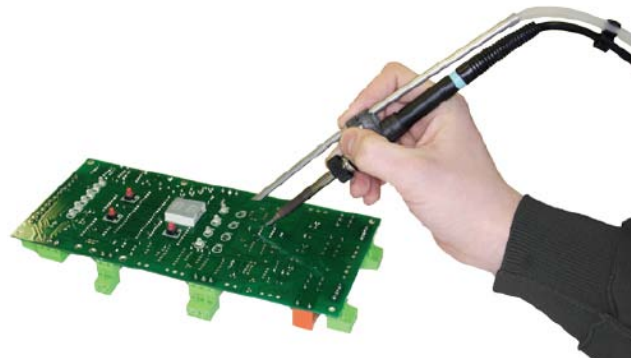

Professionally approved products.

Product Datasheet

RS-E0242 fume extraction unit

EN

RS, Professionally Approved Products, gives you professional quality parts across all products categories. Our range has been testified by engineers as giving comparable quality to that of the leading brands without paying a premium price.

RS-E0242 fume extraction unit

The RS-E0242 is our cost effective high vacuum extraction system for professional applications.

Robust design and high efficiency filtering system guarantee long life and best in class noise level. The RS-E0242 is a light weight and portable fume extraction system, which runs from compressed air rather than an electric supply. This venture system requires 6 bar or air and is capable of extracting fume from 2 operators.

The RS-E0242 high vacuum extraction system is designed to extract and filter fumes and debris through small bore hoses and attachments. Ideally suited for soldering iron tip extraction, vac pens and any application requiring close proximity, micro extraction.

Typical Applications:

- Soldering
- Tip soldering
- Rework
- Lead free

Package Includes:

- RS-E0242 extraction unit
- 1 x Pre filter pad
- 1 x Combined HEPA/Gas filter
- 1.5m Compressed air connection hose