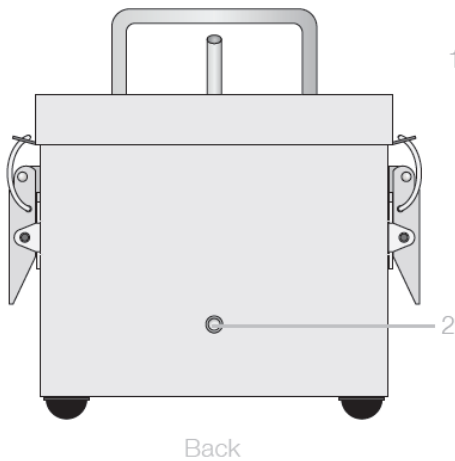

Standard features:

- Compact design
- High vacuum pumps
- Low noise level
- 3 stage filtration

Technical data

- Dimensions (HxWxD): 380 x 260 x 260mm
- Cabinet construction: Powder coated mild steel
- Airflow/Pressure: 90m³/hr / 20mbar
- Electrical data: 230v 1ph 50/60Hz
- Full load current: 0.45 amps / 90w
- Noise Level: < 54dBA at typical operating speed
- Weight: 7kg
- Duct size: 50mm
- Duct run: 3mtrs

Optional Tip Extraction Iron Kit:

AIRFLOW THROUGH FILTERS

TECHNICAL SPECIFICATION

- 1 Hose Inlet Connections - 2 x 6mm
- 2 Compressed Air Inlet
- 3 Filter Latch
- 4 Exhaust Outlet
- 5 1/8 BSP Connector

Wide range of value for money fume extraction systems

Volume range

Tip range

Cabs

Accessories