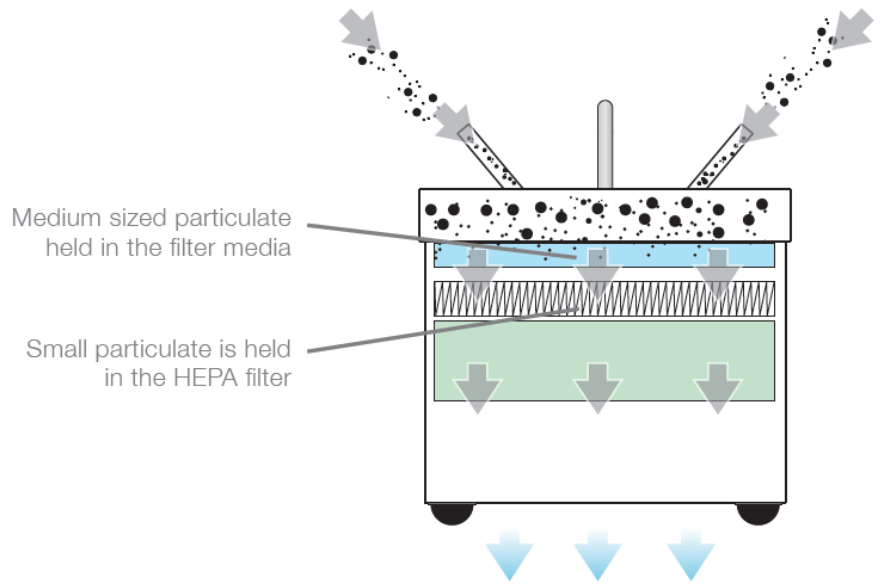

AIRFLOW THROUGH FILTERS