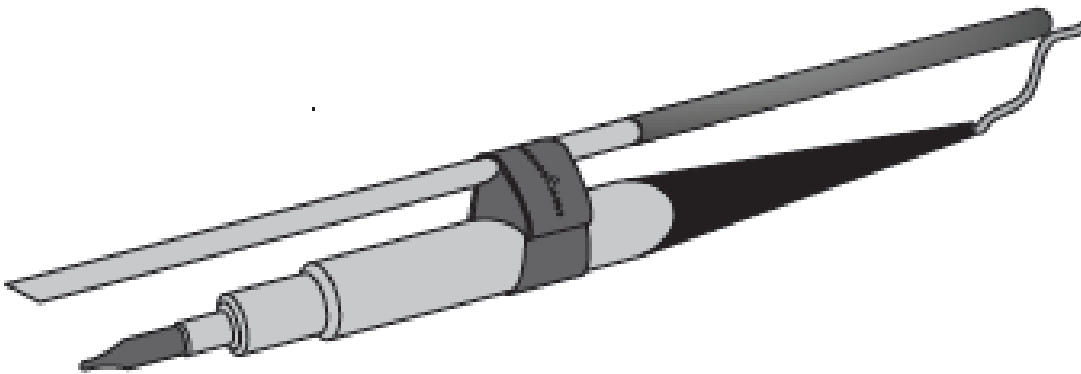

Typical Applications:

- Soldering
- Tip soldering
- Rework
- Lead free

Package Includes:

- RS-E0242 extraction unit
- 1 x Pre filter pad
- 1 x Combined HEPA/Gas filter
- 1.5m Compressed air connection hose

Optional Tip Extraction Iron Kit: