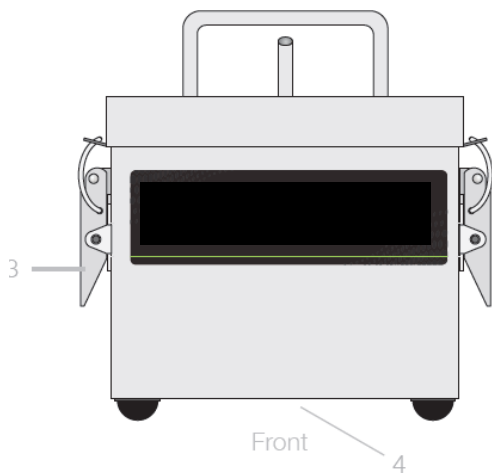

The RS-E0242 high vacuum extraction system is designed to extract and filter fumes and debris through small bore hoses and attachments. Ideally suited for soldering iron tip extraction, vac pens and any application requiring close proximity, micro extraction.

Standard features:

- Compact design
- High vacuum pumps
- Low noise level
- 3 stage filtration

Technical data

- Dimensions (HxWxD): 380 x 260 x 260mm
- Cabinet construction: Powder coated mild steel
- Airflow/Pressure: 90m³/hr / 20mbar
- Electrical data: 230v 1ph 50/60Hz
- Full load current: 0.45 amps / 90w
- Noise Level: < 54dBA at typical operating speed
- Weight: 7kg
- Duct size: 50mm
- Duct run: 3mtrs

Typical Applications:

- Soldering
- Tip soldering
- Rework
- Lead free

Package Includes:

- RS-E0242 extraction unit
- 1 x Pre filter pad
- 1 x Combined HEPA/Gas filter
- 1.5m Compressed air connection hose

Optional Tip Extraction Iron Kit:

AIRFLOW THROUGH FILTERS

TECHNICAL SPECIFICATION

- 1 Hose Inlet Connections - 2 x 6mm
- 2 Compressed Air Inlet
- 3 Filter Latch
- 4 Exhaust Outlet
- 5 1/8 BSP Connector

Wide range of value for money fume extraction systems