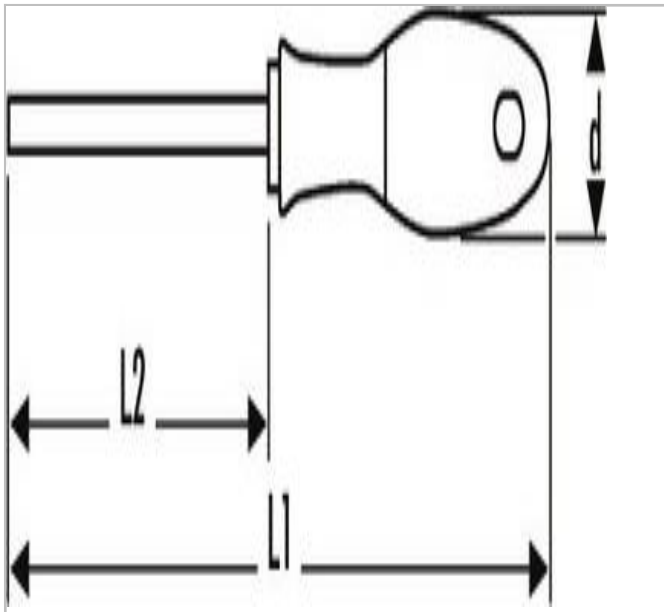

EXPERT Screwdrivers for Pozidriv® screws

Description:

- ISO 8764-1
- ISO 8764-2
- trimaterial ergonomic comfortable and effective handle.
- Bit color code: blue.
- Round chrome plated blade in Chrome Vanadium steel.
- Sand-blasted tip.