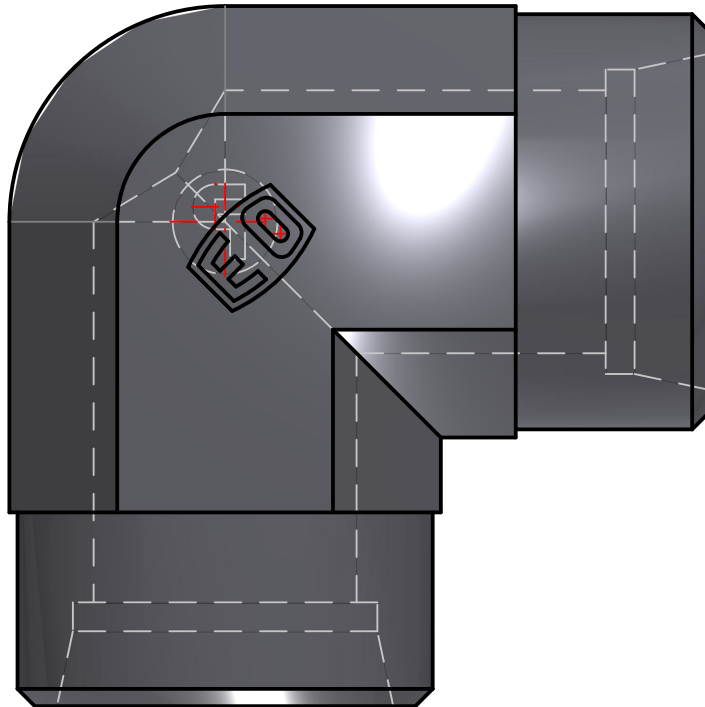

ENGINEERING YOUR SUCCESS.

Parker Hannifin Corporation
High Pressure Connectors Europe
Am Metallwerk 9
33659 Bielefeld, Germany
Ph: +49 (0) 521-4048-0
Fax: +49 (0) 521-4048-4280

PARKER High Pressure Connectors Europe Division Ermeto DIN tube to tube high pressure hydraulic tube fittings

PART Number: W22LCFX

*Interactive 3D graphic, click to activate and rotate
(3D capable PDF viewer required)*

Technical Data	
Part Number	W22LCFX
Series Name	Ermeto DIN tube to tube high pressure hydraulic tube fittings
Series Code	Ermeto DIN tube to tube high pressure hydraulic tube fittings
Division ID	687614
Division Name	High Pressure Connectors Europe Division
Company	Parker Hannifin