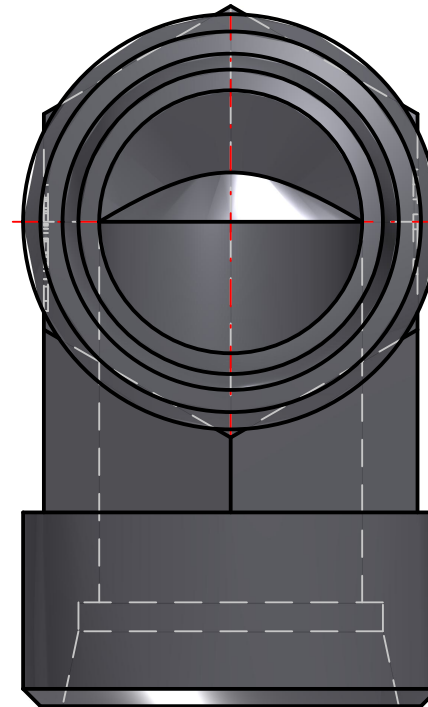

ENGINEERING YOUR SUCCESS.

Parker Hannifin Corporation
High Pressure Connectors Europe
Am Metallwerk 9
33659 Bielefeld, Germany
Ph: +49 (0) 521-4048-0
Fax: +49 (0) 521-4048-4280

PARKER High Pressure Connectors Europe Division Ermeto DIN tube to tube high pressure hydraulic tube fittings

PART Number: W22LCFX

*Interactive 3D graphic, click to activate and rotate
(3D capable PDF viewer required)*

Technical Data	
Part Number	W22LCFX
Series Name	Ermeto DIN tube to tube high pressure hydraulic tube fittings
Series Code	Ermeto DIN tube to tube high pressure hydraulic tube fittings
Division ID	687614
Division Name	High Pressure Connectors Europe Division
Company	Parker Hannifin