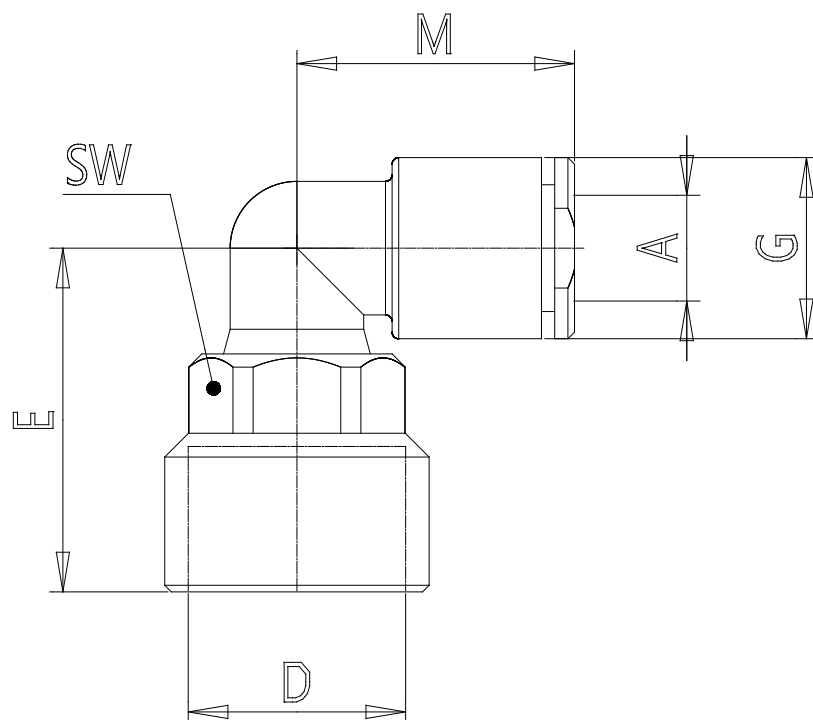

## Mod. G7523 - Fittings Series 7000 - Automation

Product code: G7523 8-1/8

Datasheet creation date: 11/12/2025 09:41

Check the most updated document online [click here](#)

### ■ TECHNICAL DATA

Mod.	G7523 8-1/8
------	-------------

## Mod. G7523 - Fittings Series 7000 - Automation

Product code: G7523 8-1/8

### DIMENSIONS

<b>A (mm)</b>	8
<b>D</b>	G1/8
<b>E (mm)</b>	22.5
<b>G (mm)</b>	13.7
<b>M (mm)</b>	21.0
<b>SW (mm)</b>	12
<b>Weight (g)</b>	11