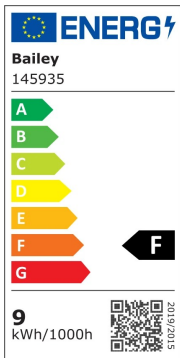

**LED A60 Switch E27 DIM 8.5W (60W) 806lm 5CCT 827-865**

Article number: 145935

BAI LED A60 Switch E27 8.5W (60W) 806lm Dimmable 5CCT 2700K-3000K-4000K-5000K-6500K Opal 230V-240V 180° 60x114mm LED-lamp

Sustainability is not only about replacing old light sources with a more energy-efficient version. It is even more sustainable when 5 different versions are combined in 1 product. This saves on transport and storage. The special thing about the Switch series is that by simply adjusting a switch, the light color can change into 2700K, 3000K, 4000K, 5000K and 6500K. That's Smart and Green Thinking. Ambient temperature: -20°C to +40°C.

## ETIM specifications

Socket	E27
Luminous flux [lm]	806 - 806
Nominal voltage [V]	220 - 240
Lamp power [W]	8.5 - 8.5
Colour temperature [K]	2700 - 6500
Diameter [mm]	60
Length [mm]	114
Dimmable	Yes
Lamp shape	Pear-shape
Beam angle [°]	180 - 180
Colour	White
Type of glass/cover	Opal
Lamp designation	A-type
Colour rendering index CRI	80-89
Voltage type	AC
Filament lamp	No
Rated luminous flux according to IEC 62612 [lm]	806
Power factor	0.8
Lamp efficacy [lm/W]	95
Nominal current [mA]	53 - 53
Colour of light according to EN 12464-1	Warm white < 3300 K
Housing colour	White
Average nominal lifetime [h]	15000
Degree of protection (IP)	IP20
Colour consistency (McAdam ellipse)	SDCM6
Min. number of switching cycles	7500
Weighted energy consumption in 1000 hours [kWh]	9
Remote operation possible	No
With movement sensor	No
With remote control	No
Photobiological safety according to EN 62471	RG0
Compatible with Apple HomeKit	No
Compatible with Google Assistant	No
Compatible with Amazon Alexa	No
IFTTT support available	No
Suitable for electronic ballast	No
Suitable for magnetic ballast	No
Dimming phase cut-off (trailing edge)	Yes
Dimming phase cut-on (leading edge)	Yes
Dimming Touch and Dim	No
Dimming Zigbee	No