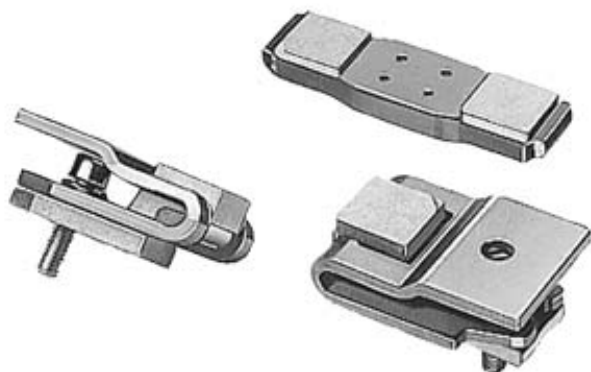

SPARE CONTACTS F. MOD.S6 F. CONTACTOR 3RT1055, 75KW/AC-3 CONSISTS OF 3 MOVABLE AND 6 FIXED CONTACTS WITH MOUNTING ACC.

Certificates/approvals:

Declaration of Conformity

Test Certificates

EG-Konf.

[Special Test Certificate](#)