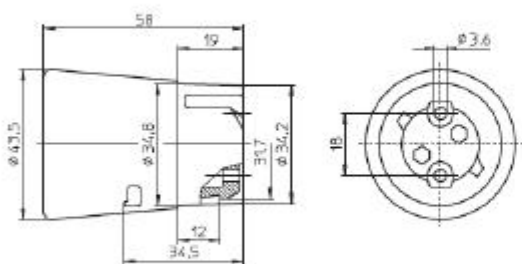

### B22d Lampholder

With protection flange

Casing: porcelain, white, T240

Nominal rating: 2/250

Screw terminals: 0.5-2.5 mm<sup>2</sup>

Fixing holes for screws M3

Weight: 84.7 g, unit: 150 pcs.

Type: 64900