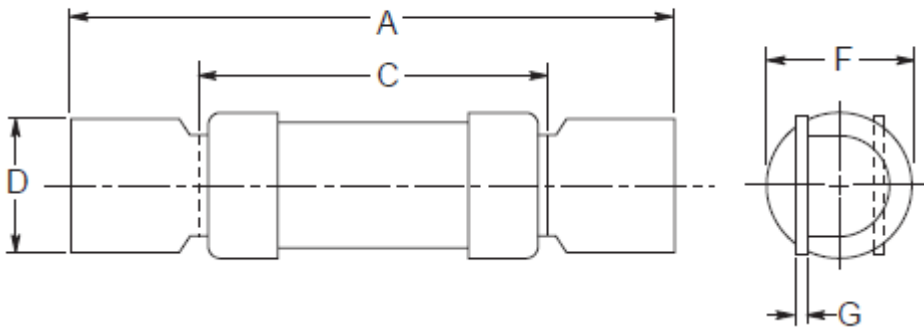

Datasheet

Industrial HRC Fuse

RS Stock number 521-2832

Dimensional Data:

Dimensions - mm

S/N	Amp Rating	Pre-arcing	Total @ 415V	Watts Loss	Rated Voltage (AC)	A	C	D	F	G
521-2810	2	0.8	1	0.5	240	47.0	23.0	12.7	12.0	0.8
521-2832	4	5.4	8	1	240	47.0	23.0	12.7	12.0	0.8
521-2848	6	15	22	1.6	240	47.0	23.0	12.7	12.0	0.8
521-2854	10	28	42	1.2	240	47.0	23.0	12.7	12.0	0.8
521-2860	16	160	250	1.5	240	47.0	23.0	12.7	12.0	0.8
521-2876	20	293	450	1.7	240	47.0	23.0	12.7	12.0	0.8

Time-Current Characteristic Curve (Full Size Curves Available)