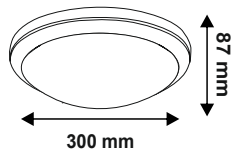

2 rue Louis Pergaud - 94700 Maisons-Alfort
Tél : 01 48 93 16 56 / Email : contact@arcgroup.fr
Site internet : <https://luteceled.fr>

Integred LED microwave + sensor

SKU	LP6004
EAN	3760112740429
IP protection	IP65
IK protection	IK10
Power	16W
Equivalence	90W
Lumen	1500lm
Temperature	4000 K
Color temperature	Neutral white
L70B50	30000H
Off/On	X20000
Sensor	Yes
Sensor type	HF 5.8GHz
Detection angle	360°
Distance detection	2 - 15m
Ignition time	10 sec - 10 min
Daylight sensor	5 - 2000 lux
Standby	Oui
Beam angle	120°
Electrical class	2 (double isolation)
Dimension	300x300x87mm
Tension	220-240V
Warranty	5 years
Qty/CTN	5 pcs