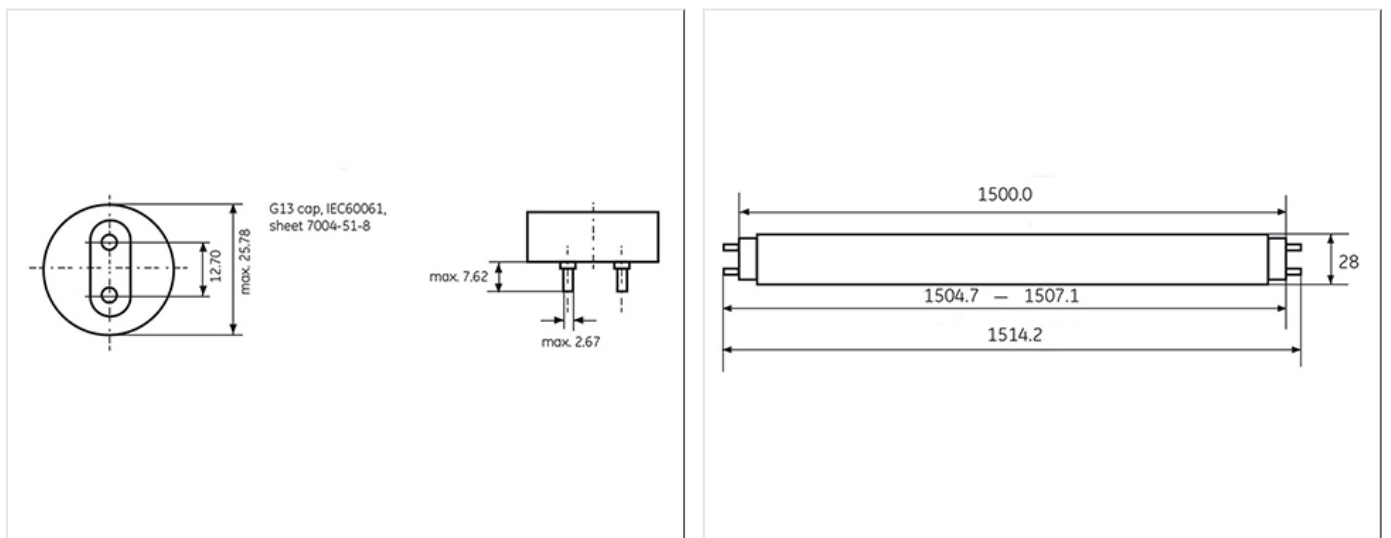

Electrical data

Design Ambient Temperature [°C]	25
Design Lamp ambient temperature [°C]	25
Starting ambient temperature range	-15
Dimming Capability	Yes
Nominal power [W]	58

Logistic data

DUN Code	10043168435113
EAN Code	0043168435116
Pack Quantity	25
Inner pack type	SLEEVE
Outer pack type	OUTER BOX
Layer quantity	150 Special
Pallet quantity EUR (PC)	900
Outer case size	1530 x 150 x 145 (mm)
Product status	Marked for phase-out

Technical drawing