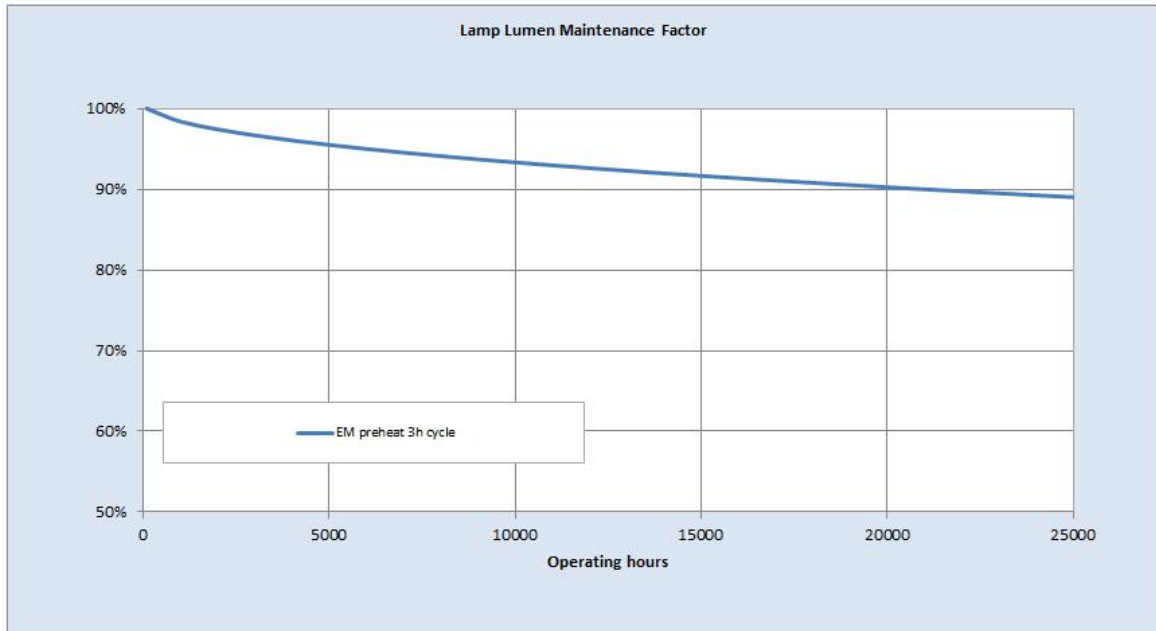

Lumen maintenance data