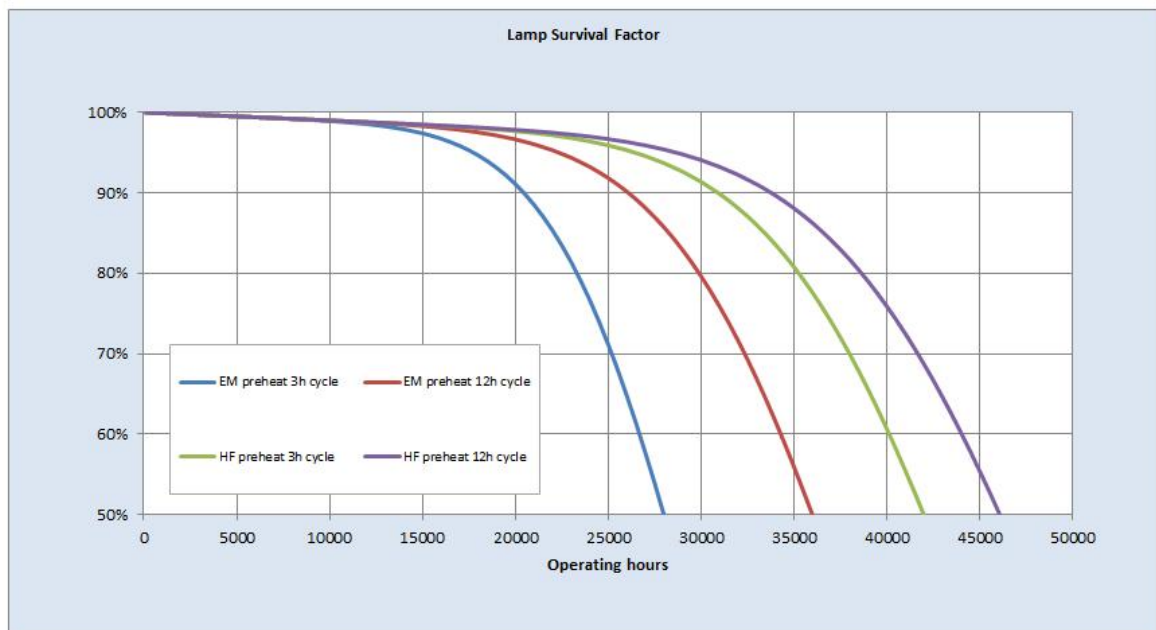

Survival data