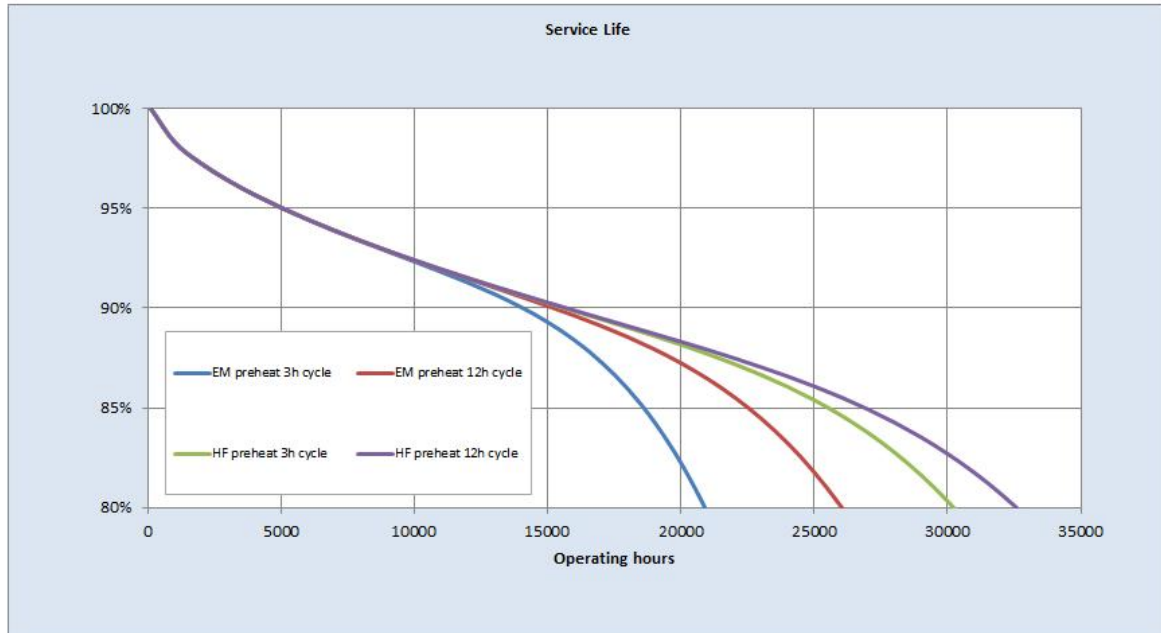

Service life data

Downloads & Links

[Go to the catalog site (HTTP)](#)

[Linear Fluorescent Lamps Catalogue (PDF)](#)

[LFL T8 LongLast™ Lamps Data sheet (EN) (PDF)](#)

[Lighting design tools & calculators (HTTP)](#)

[High-res images / Technical drawings (HTTP)](#)

[Certificate for the Quality Management System of GE Lighting EMEA (PDF)](#)

[Certificate for the Environmental Management System of GE Lighting EMEA (PDF)](#)