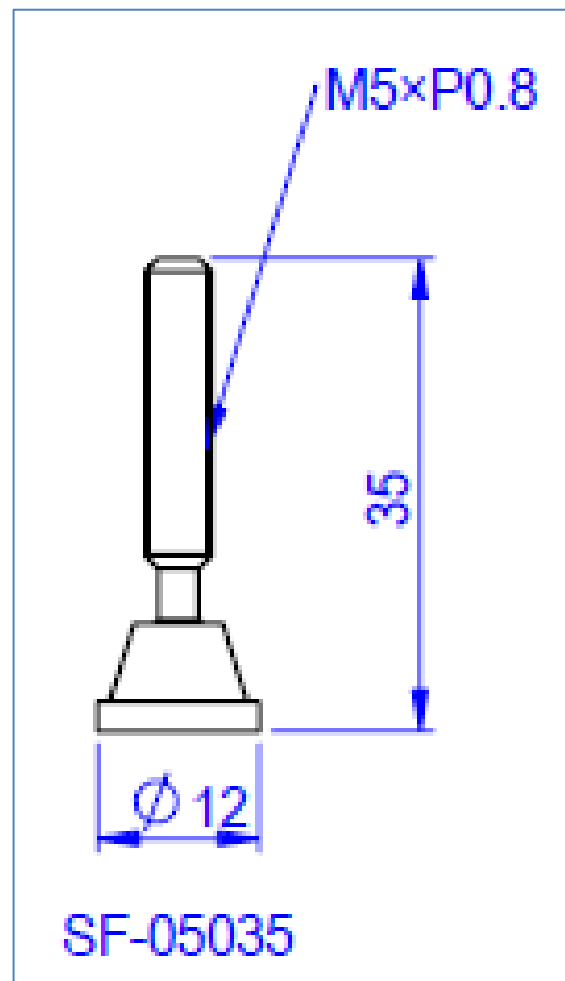

Datasheet

Steel Swivel Foot Spindles

RS Stock No. [254-816](#)

Dimensions

Specification:

- Steel construction
- Black plated
- Supplied with nuts
- Plastic cover available See 261448,261432
- Allows clamping at angles