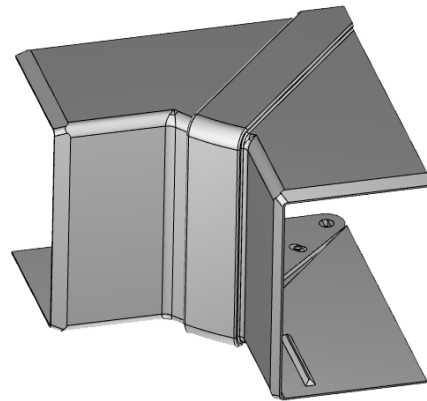

Internal Corner