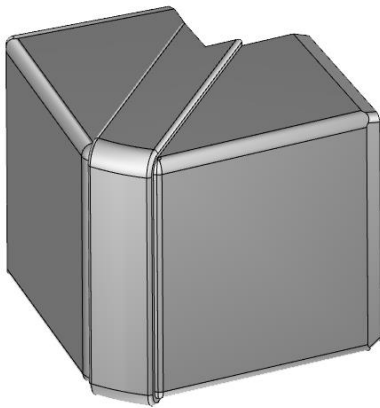

Accessories

External Corner