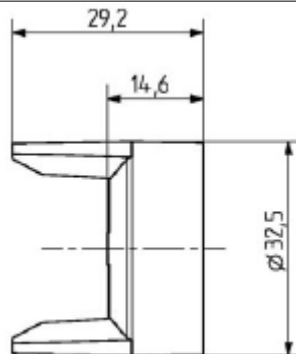

# Edison Screw and Bayonet lampholders

B 22 d

24.901.-301

- Shroud for lampholders 24.602
- snap on fixing

Color 50  
Pkg. 250  
Wt. 4g