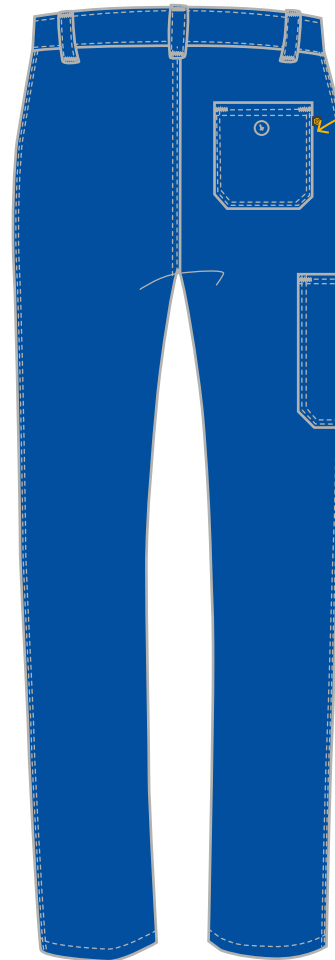

CEPOVETT
S A F E T Y

ESSENTIELS

9027 9062 TROUSER

+ Product benefits

Few cutouts for a **MODERN** style

PRICE

DESCRIPTION

Household washing
Inner length 85cm
Non-magnetic haberdashery
Sizes from 36 to 64

FABRICS

9062
100% cotton 320 gsm

COLORS

Fly closed with buttons + nail button at the waistband

Back pocket closed by a button

Date & Signature :