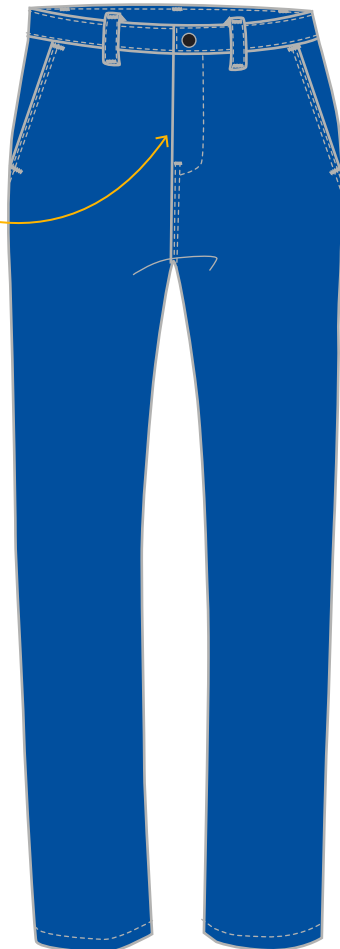

CEPOVETT
S A F E T Y

ESSENTIELS

9027 9062 TROUSER

+ Product benefits

Few cutouts for a **MODERN** style

PRICE

DESCRIPTION

Household washing
Inner length 85cm
Non-magnetic haberdashery
Sizes from 36 to 64

FABRICS

9062
100% cotton 320 gsm

COLORS

Fly closed with buttons + nail button at the waistband

Back pocket closed by a button

Date & Signature :