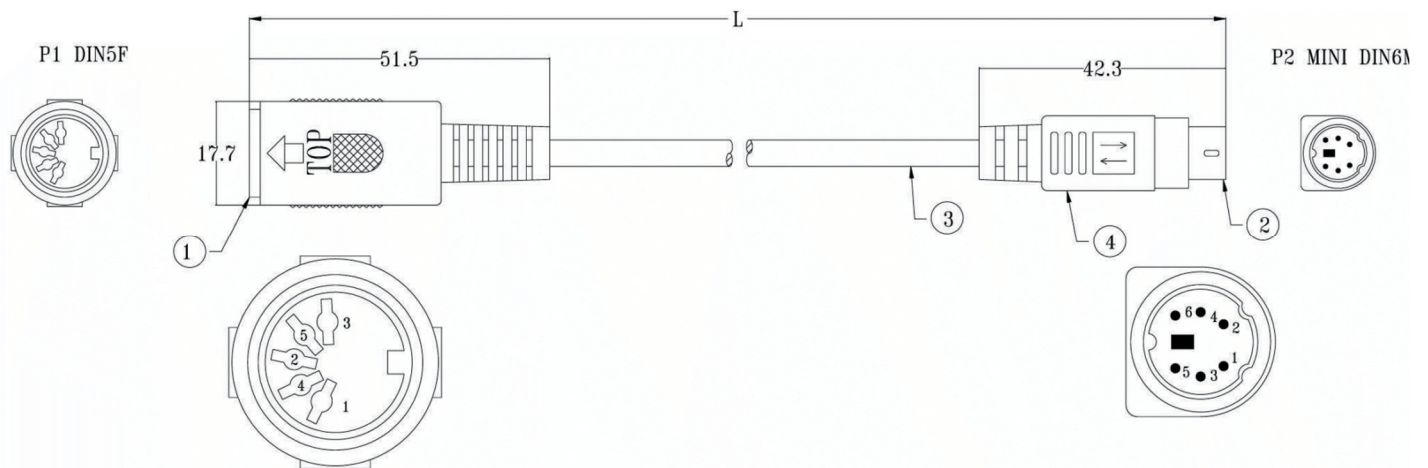

Datasheet

RS PRO 15cm 6 Pin Mini DIN Male - 5 DIN Female

Stock number: 182-8516

EN

The RSPRO 15cm 6 pin mini DIN male to 5 pin DIN female keyboard adapter is a beige leaded adapter to convert an AT keyboard to PS2 port on a PC.

The connector hoods are also made of beige PVC and have a strain relief to prevent the jacket splitting around the boot.

DIN5F	MINI DIN6M
1	5
2	1
4	3
5	4
地	地

PART	Q' TY	DESCRIPTION
1	1	DIN5 FEMALE, BLACK INSULATOR
2	1	MINI DIN6 MALE, BLACK INSULATOR
3		4C, 28AWG, ALUM-MYLAR FOIL SHIELDING, WITH DRAIN WIRE, JACKET BEIGE
4		MOLDED PVC BEIGE
L		LENGTH