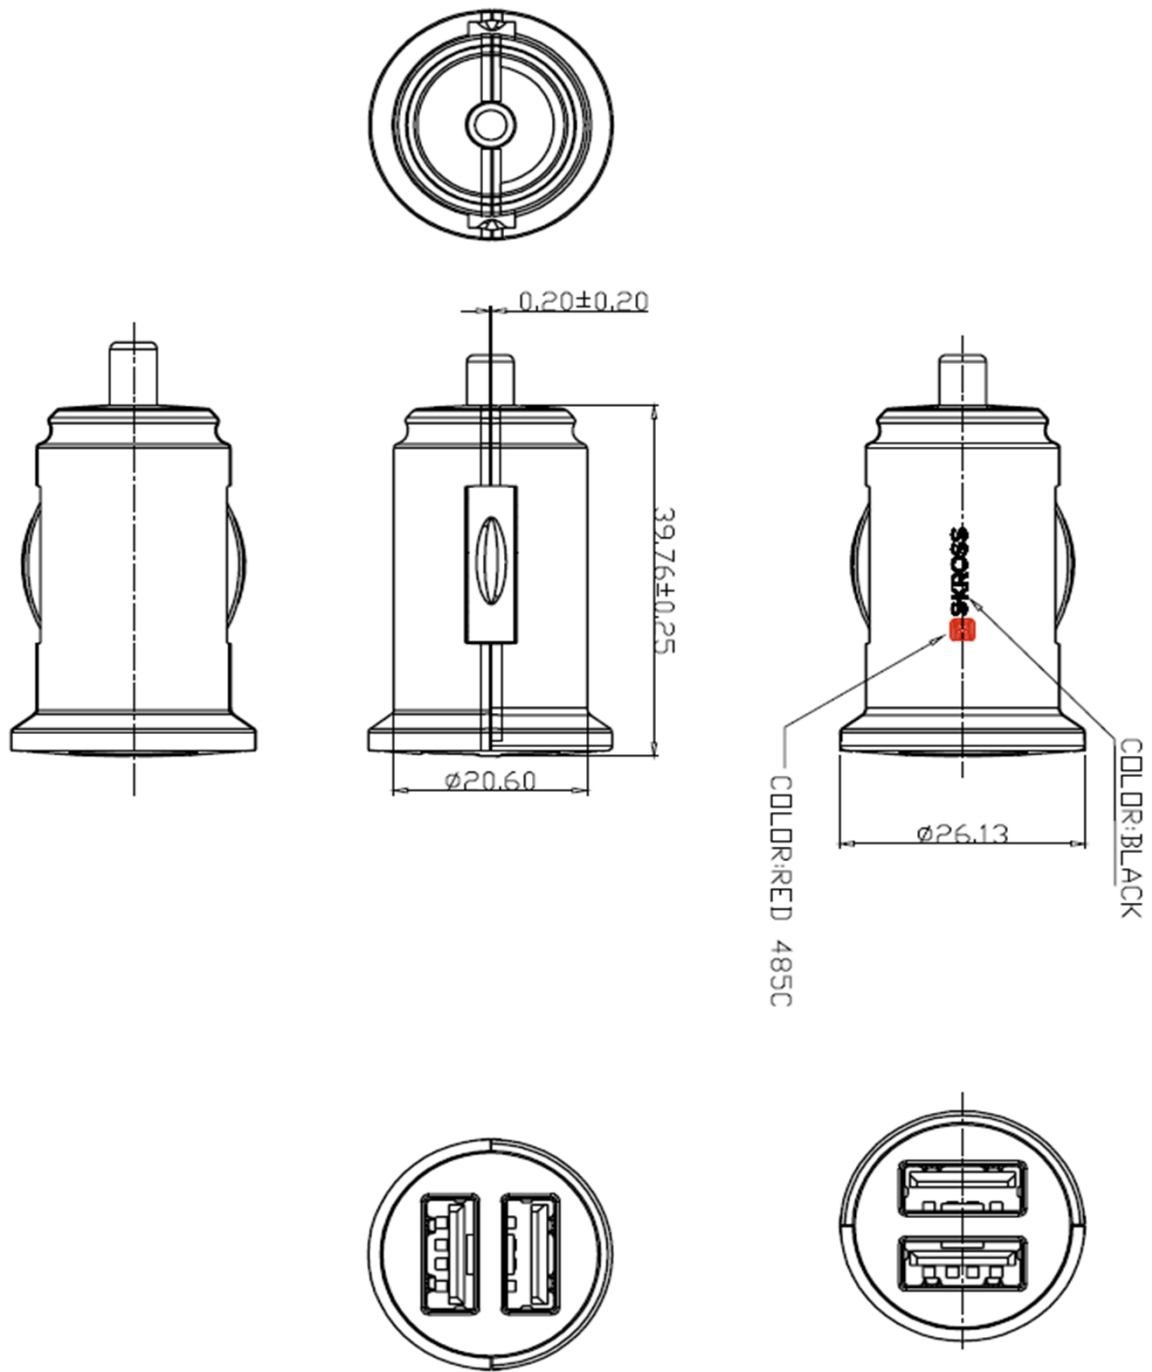

Weight

Charger: 14 g

Retail packaging: 38 g

Dimensions

Charger: L 20 mm W 20 mm H 45 mm

Retail packaging: L 215 mm W 85 mm H 28 mm

Standard colour: white

Dimension		Tolerance			
		A	B	✓ C	D
linear	≤3	±0.05	±0.10	±0.20	±0.50
	>3-6	±0.05	±0.10	±0.30	±0.50
	>6-30	±0.10	±0.20	±0.50	±1.0
	>30-120	±0.15	±0.30	±0.80	±1.5
	>120-400	±0.20	±0.50	±1.2	±2.5
radlur/ chamer	≤3	±0.20	±0.20	±0.40	±0.40
	>3-6	±0.5	±0.5	±1.0	±1.0
	>6-30	±1.0	±1.0	±2.0	±2.0
Angle (the shorter edge)	≤10	±1°	±1°	±1° 30'	±3°
	>10-50	±30'	±30'	±1°	±2°
	>50-120	±20'	±20'	±30'	±1°

General tolerance unless otherwise noted, please refer to 3D for unshow dimensions