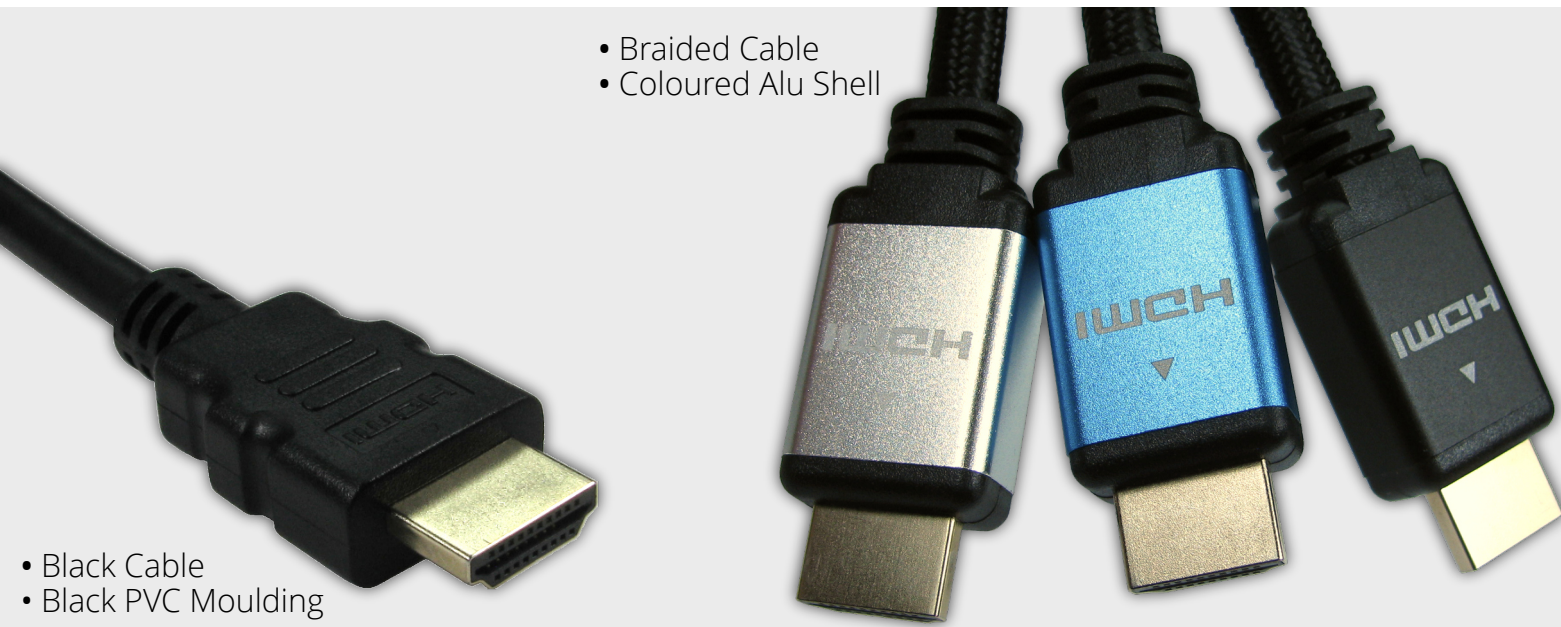

HDMI

Ultra High Speed HDMI Cable

The HDMI 2.1 Specification includes a new cable - the Ultra High Speed HDMI® Cable. It's the only cable that complies with stringent specifications designed to ensure support for all HDMI 2.1 features including uncompressed 8k@60 and 4K@120. The cable's increased bandwidth capability supports up to 48Gbps.

- Braided Cable
- Coloured Alu Shell

- Black Cable
- Black PVC Moulding

Features

- Available in 1,2 & 3m lengths
- Gold Plated Connectors
- Supports 8k @ 60Hz
- Supports 4k @ 120Hz
- YCbRr 4:4:4

CODE	DESCRIPTION
CDLHDUT8K-01	1m HDMI 2.1 Certified Cable - Black Cable / Black PVC Moulding
CDLHDUT8K-02	2m HDMI 2.1 Certified Cable - Black Cable / Black PVC Moulding
CDLHDUT8K-03	3m HDMI 2.1 Certified Cable - Black Cable / Black PVC Moulding
CDLHDUT8K-05	5m HDMI 2.1 Certified Cable - Black Cable / Black PVC Moulding
CDLHDUT8K-01BL	1m HDMI 2.1 Certified Cable - Black Braided Cable / Blue Alu Shell
CDLHDUT8K-02BL	2m HDMI 2.1 Certified Cable - Black Braided Cable / Blue Alu Shell
CDLHDUT8K-03BL	3m HDMI 2.1 Certified Cable - Black Braided Cable / Blue Alu Shell
CDLHDUT8K-01BK	1m HDMI 2.1 Certified Cable - Black Braided Cable / Black Alu Shell
CDLHDUT8K-02BK	2m HDMI 2.1 Certified Cable - Black Braided Cable / Black Alu Shell
CDLHDUT8K-03BK	3m HDMI 2.1 Certified Cable - Black Braided Cable / Black Alu Shell
CDLHDUT8K-01SLV	1m HDMI 2.1 Certified Cable - Black Braided Cable / Silver Alu Shell
CDLHDUT8K-02SLV	2m HDMI 2.1 Certified Cable - Black Braided Cable / Silver Alu Shell
CDLHDUT8K-03SLV	3m HDMI 2.1 Certified Cable - Black Braided Cable / Silver Alu Shell