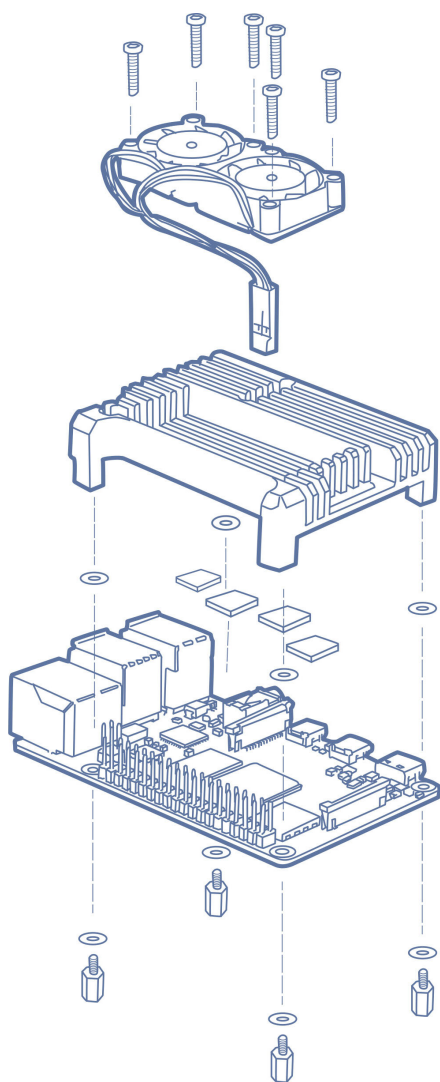

RP-AC-GRY

Specification

Color	Gray
Size	Top 69 x 56 x 15.5 mm Bottom 87 x 56 x 7.5 mm
Included Items	1 x Caxe top 1 x Case bottom 1 x Dual Fan 5V (Red) – 5V (Pin4), Fan GND (Black) – GND (Pin6) 4 x Thermal pads 12 x Hex bolts 1 x Allen key 4 x Screws for Case 8 x Sceres for Fan 4 x Entaniya pedastals 8 x Insulating teflon washers