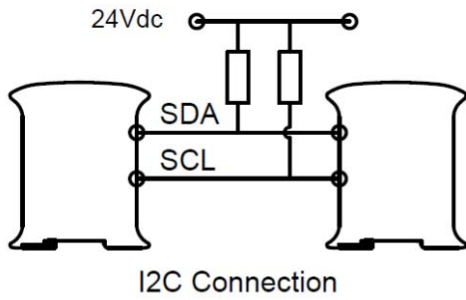

# Industrial Pull UP I2C Connection

RS Stock No.: 890-4666

Ref: IS.ACI2C-4.7K

Industrial Shields