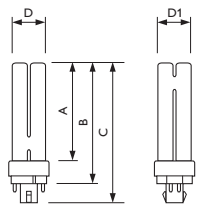

Dimensional drawing

2002-06-19: new lamp cap with no details

Product	A (Max)	B (Max)	C (Max)	D (Max)	D1 (Max)
PL-C 10W/827/4P	75.7	94.0	108.9	27.1	27.1
PL-C 10W/830/4P	75.7	94.0	108.9	27.1	27.1
PL-C 10W/840/4P	75.7	94.0	108.9	27.1	27.1
PL-C 13W/827/4P	97.7	116.0	130.9	27.1	27.1
PL-C 13W/830/4P	97.7	116.0	130.9	27.1	27.1
PL-C 13W/840/4P	97.7	116.0	130.9	27.1	27.1
PL-C 18W/827/4P	109.7	128.0	142.9	27.1	27.1
PL-C 18W/830/4P	109.7	128.0	142.9	27.1	27.1
PL-C 18W/840/4P	109.7	128.0	142.9	27.1	27.1
PL-C 26W/827/4P	130.7	149.0	163.9	27.1	27.1
PL-C 26W/830/4P	130.7	149.0	163.9	27.1	27.1
PL-C 26W/840/4P	130.7	149.0	163.9	27.1	27.1
PL-C 26W/835/4P	130.7	149.0	163.9	27.1	27.1