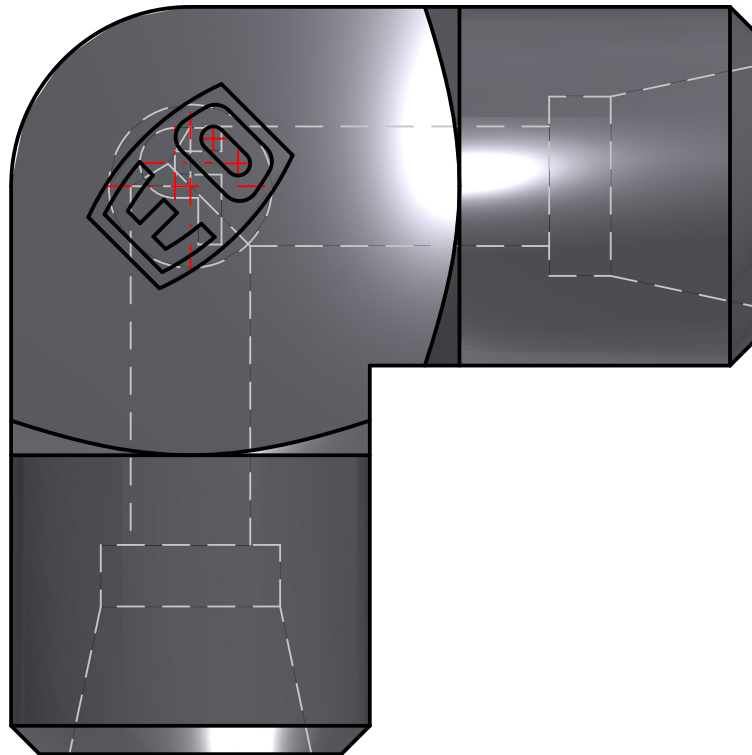

ENGINEERING YOUR SUCCESS.

Parker Hannifin Corporation  
High Pressure Connectors Europe  
Am Metallwerk 9  
33659 Bielefeld, Germany  
Ph: +49 (0) 521-4048-0  
Fax: +49 (0) 521-4048-4280

**PARKER High Pressure Connectors Europe Division**  
**Ermeto DIN tube to tube high pressure hydraulic tube fittings**

PART Number: W06LCFX

*Interactive 3D graphic, click to activate and rotate  
(3D capable PDF viewer required)*

Technical Data	
Part Number	W06LCFX
Series Name	Ermeto DIN tube to tube high pressure hydraulic tube fittings
Series Code	Ermeto DIN tube to tube high pressure hydraulic tube fittings
Division ID	687614
Division Name	High Pressure Connectors Europe Division
Company	Parker Hannifin