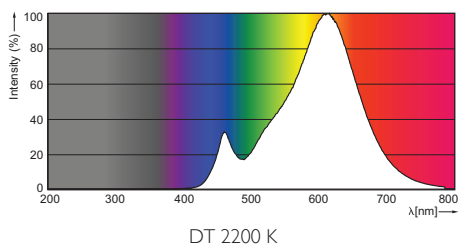

Photometric data

© 2015 Koninklijke Philips N.V. (Royal Philips)
All rights reserved.

Specifications are subject to change without notice. Trademarks are the property of Koninklijke Philips N.V. (Royal Philips) or their respective owners.

www.philips.com/lighting

2015, August 28
data subject to change