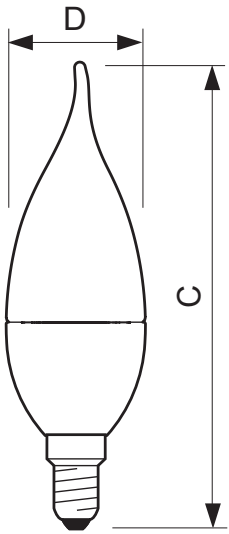

### • Product Dimensions

Overall Length C	129 mm
Diameter D	38 mm

### • Product Data

Order code	453544 00
Full product code	871869645354400
Full product name	MASTER LEDcandle DT 6-40W E14 BA38 CL
Order product name	MAS LEDcandle DT 6-40W E14 BA38 CL
Pieces per pack	1
Packing configuration	10
Packs per outerbox	10
Bar code on pack - EAN1	8718696453544
Bar code on outerbox - EAN3	8718696453551

## Dimensional drawing