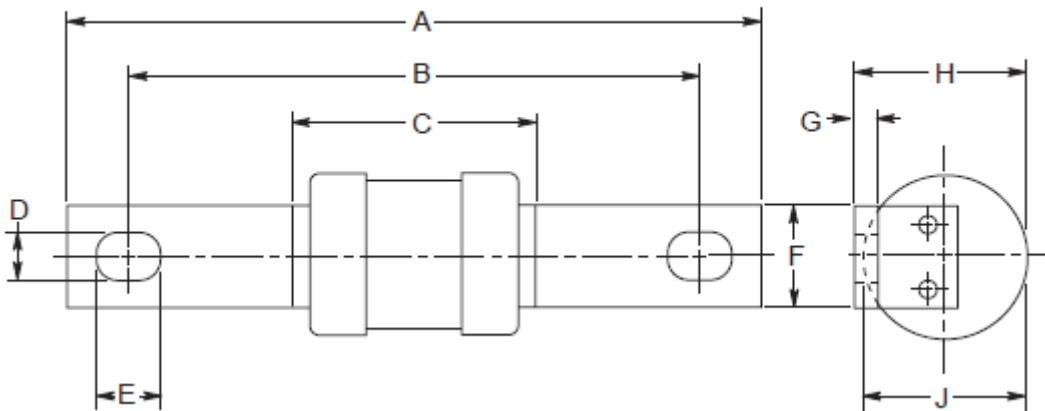

### Dimensional Data:

Dimensions - mm

S/N	Amp Rating	Pre-arcing	Total @ 415V	Total @ 550V	Nom Watts Loss	Rated Voltage (AC)	A	B	C	D	E	F	G	H	J
521-2747	125	29,500	50,000	71,000	11	415	136.0	111.0	47.0	9.0	12.5	19.0	3.23	22.5	31.0
521-2753	160	57,000	97,000	135,000	13	415	136.0	111.0	47.0	9.0	12.5	19.0	3.23	22.5	31.0
521-2775	200	120,000	205,000	290,000	14	415	136.0	111.0	47.0	9.0	12.5	19.0	3.23	22.5	31.0