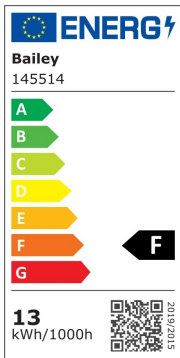

LED Spot PAR30 E27 DIM 13W (100W) 1000lm 830 40° IP65

Article number: 145514

BAl BaiSpot LED PAR30 E27 13W (100W) 1000lm 3000K 40° Dimmable 230V-240V 95x96mm Only the cover is IP65 LED-lamp

The so-called LED spots from the BaiSpot series are characterized by a much longer lifespan and significantly less energy consumption than their halogen predecessors. Due to the compact design, they are easily interchangeable. Spots are mainly used to provide directed light from the ceiling or wall. This version of the BaiSpot is dimmable. Use the correct LED dimmer. IP65 front disc: suitable for outdoor use if the lamp base is protected against contact with water. Ambient temperature range: -20°C to +45°C.

Socket	E27
Luminous flux [lm]	1000 - 1000
Nominal voltage [V]	220 - 240
Lamp power [W]	13 - 13
Colour temperature [K]	3000 - 3000
Diameter [mm]	95
Length [mm]	96
Dimmable	Yes
Lamp shape	Reflector
Beam angle [°]	40 - 40
Colour	White
Type of glass/cover	Clear
Lamp designation	PAR30
Colour rendering index CRI	80-89
Voltage type	AC
Filament lamp	No
Luminous intensity [cd]	1821
Rated luminous flux according to IEC 62612 [lm]	77
Power factor	0.9
Nominal current [mA]	65 - 65
Colour of light according to EN 12464-1	Warm white < 3300 K
Housing colour	White
Average nominal lifetime [h]	15000
Degree of protection (IP)	IP65
Colour consistency (McAdam ellipse)	SDCM6
Min. number of switching cycles	15000
Weighted energy consumption in 1000 hours [kWh]	13
Remote operation possible	No
With movement sensor	No
With remote control	No
Photobiological safety according to EN 62471	RG1
Compatible with Apple HomeKit	No
Compatible with Google Assistant	No
Compatible with Amazon Alexa	No
IFTTT support available	No
Suitable for electronic ballast	No
Suitable for magnetic ballast	No
Dimming phase cut-off (trailing edge)	Yes
Dimming phase cut-on (leading edge)	Yes
Dimming Touch and Dim	No
Dimming Zigbee	No