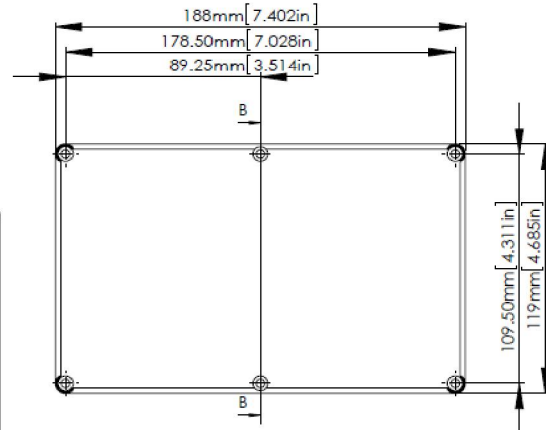

RS Stock No.1465308

SECTION B-B

SIX (6) #6-32X5/8"
SELF-TAPPING SCREWS.

SECTION A-A

ASSEMBLY

According to ISO 2768-m

Measuring DIM=L	Tolerances
0.5<L<=3.0mm	±0.1mm
3.0<L<=6.0 mm	±0.1mm
6.0<L<=30.0 mm	±0.2mm
30.0<L<=120.0 mm	±0.3mm
120.0<L<=400.0 mm	±0.5mm
400.0<L<=1000.0 mm	±0.8mm