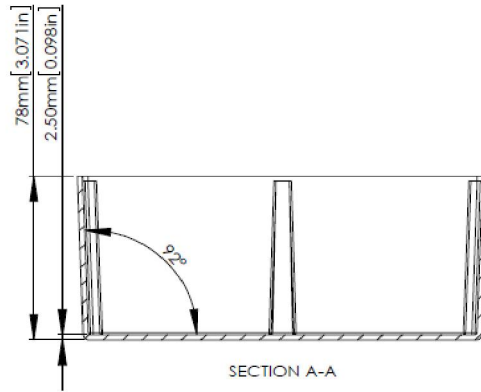

RS Stock No.1465308

SECTION B-B

SIX (6) #6-32X5/8"
SELF-TAPPING SCREWS.

SECTION A-A

ASSEMBLY

According to ISO 2768-m

Measuring DIM=L	Tolerances
0.5<L<=3.0mm	±0.1mm
3.0<L<=6.0 mm	±0.1mm
6.0<L<=30.0 mm	±0.2mm
30.0<L<=120.0 mm	±0.3mm
120.0<L<=400.0 mm	±0.5mm
400.0<L<=1000.0 mm	±0.8mm