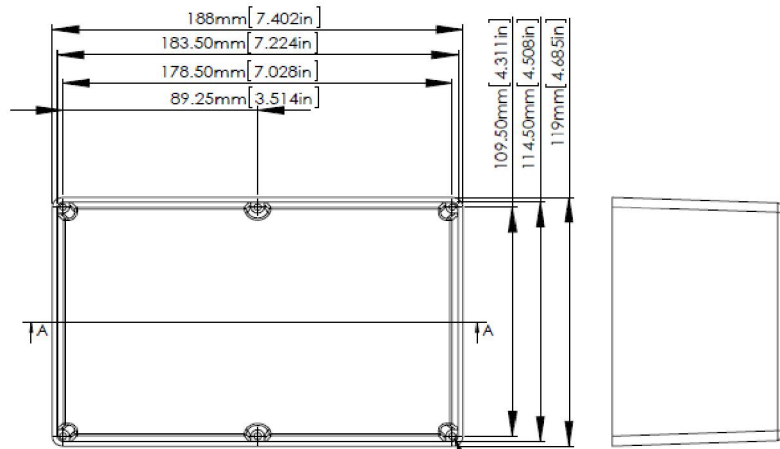

RS Stock No.1465308

SECTION B-B

SIX (6) #6-32X5/8"
SELF-TAPPING SCREWS.

SECTION A-A

ASSEMBLY

According to ISO 2768-m

Measuring DIM=L	Tolerances
0.5<L<=3.0mm	±0.1mm
3.0<L<=6.0 mm	±0.1mm
6.0<L<=30.0 mm	±0.2mm
30.0<L<=120.0 mm	±0.3mm
120.0<L<=400.0 mm	±0.5mm
400.0<L<=1000.0 mm	±0.8mm