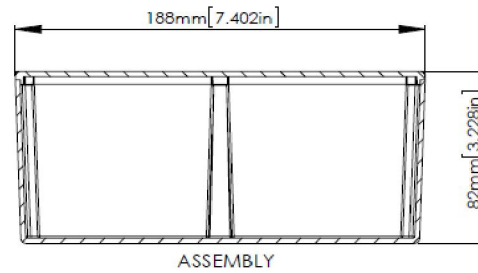

RS Stock No.1465308

SECTION B-B

SIX (6) #6-32X5/8"
SELF-TAPPING SCREWS.

SECTION A-A

ASSEMBLY

According to ISO 2768-m

Measuring DIM=L	Tolerances
0.5<L<=3.0mm	±0.1mm
3.0<L<=6.0 mm	±0.1mm
6.0<L<=30.0 mm	±0.2mm
30.0<L<=120.0 mm	±0.3mm
120.0<L<=400.0 mm	±0.5mm
400.0<L<=1000.0 mm	±0.8mm