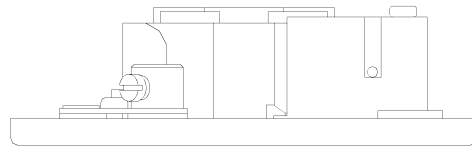

Datasheet

RS Pro Grey 6 A Grey Wall Switch Rocker Surface 5 mm, 1 Way Screwed Matte, 1 Gang BS Standard 86.5mm Not Illuminated IP20

RS Stock No: **668-3695**

Product Details

RS Pro 1-gang rocker surface light switch in grey colour, is made from corrosion-resistant matte MetalClad steel for long life durability. This IP20 rated switch has a 6 A current rating and 5 mm faceplate depth. It measures 86.5 x 86.5 mm. The switch has 1-way screw termination type. It is suitable for industrial, commercial and workshop applications. The switch meets BS3676 standards.

Features and Benefits

- Made from mild steel
- Suitable for industrial, commercial and workshop applications
- IP20 rated

**Specifications:**

Colour Shade	Grey
Colour	Grey
Current Rating	6 A
Faceplate Depth	5 mm
Faceplate Fixing	Screwed
Finish	Matte
Fixing Standard	BS Standard
Height	22 mm
Illumination	Not Illuminated
IP Rating	IP20
Length	86.5 mm
Material	Metalclad Steel
Minimum Box Depth	25 mm
Mount Type	Surface
Number of Gangs	1
Number of Poles	3
Number of Ways	1
Standards Met	BS3676; ASTA Approved
Switch Type	Rocker
Termination Type	Screw
Width	86.5 mm

8181MA 外觀圖

8184MA 成品外觀圖

1893SMA 外觀圖

2893NSMA 外觀圖

8103MA 外形圖

7183S/MA 成品圖

7183M/MA 成品圖

Part No.	L	W	H
8184/MA	86.5	86.5	26.5
1893S/MA	86.5	86.5	25.5
8181/2W/MA	86.5	86.5	23.0
2893S/MA	86.5	86.5	31.0
2893NS/MA	86.5	86.5	31.0
7183M/MA	86.5	86.5	21.0
7183S/MA	86.5	86.5	21.0
8102/MA	86.5	86.5	25.0
8103/MA	86.5	86.5	22.0