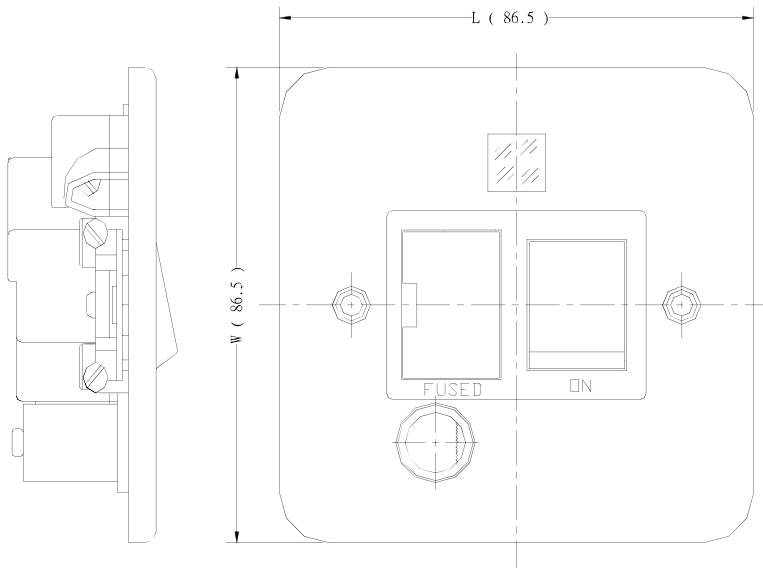

Datasheet

RS Pro Grey 6 A Grey Wall Switch Rocker Surface 5 mm, 1 Way Screwed Matte, 1 Gang BS Standard 86.5mm Not Illuminated IP20

RS Stock No: **668-3695**

Product Details

RS Pro 1-gang rocker surface light switch in grey colour, is made from corrosion-resistant matte MetalClad steel for long life durability. This IP20 rated switch has a 6 A current rating and 5 mm faceplate depth. It measures 86.5 x 86.5 mm. The switch has 1-way screw termination type. It is suitable for industrial, commercial and workshop applications. The switch meets BS3676 standards.

Features and Benefits

- Made from mild steel
- Suitable for industrial, commercial and workshop applications
- IP20 rated

**Specifications:**

Colour Shade	Grey
Colour	Grey
Current Rating	6 A
Faceplate Depth	5 mm
Faceplate Fixing	Screwed
Finish	Matte
Fixing Standard	BS Standard
Height	22 mm
Illumination	Not Illuminated
IP Rating	IP20
Length	86.5 mm
Material	Metalclad Steel
Minimum Box Depth	25 mm
Mount Type	Surface
Number of Gangs	1
Number of Poles	3
Number of Ways	1
Standards Met	BS3676; ASTA Approved
Switch Type	Rocker
Termination Type	Screw
Width	86.5 mm

8181MA 外觀圖

8184MA 成品外觀圖

1893SMA 外觀圖

2893NSMA 外觀圖

8103MA 外形圖

7183S/MA 成品圖

7183M/MA 成品圖

Part No.	L	W	H
8184/MA	86.5	86.5	26.5
1893S/MA	86.5	86.5	25.5
8181/2W/MA	86.5	86.5	23.0
2893S/MA	86.5	86.5	31.0
2893NS/MA	86.5	86.5	31.0
7183M/MA	86.5	86.5	21.0
7183S/MA	86.5	86.5	21.0
8102/MA	86.5	86.5	25.0
8103/MA	86.5	86.5	22.0