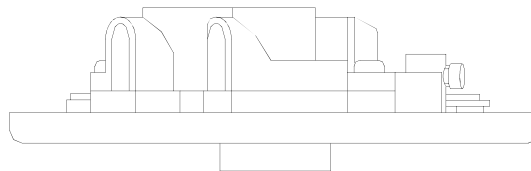

Datasheet

RS Pro Grey 6 A Grey Wall Switch Rocker Surface 5 mm, 1 Way Screwed Matte, 1 Gang BS Standard 86.5mm Not Illuminated IP20

RS Stock No: **668-3695**

Product Details

RS Pro 1-gang rocker surface light switch in grey colour, is made from corrosion-resistant matte MetalClad steel for long life durability. This IP20 rated switch has a 6 A current rating and 5 mm faceplate depth. It measures 86.5 x 86.5 mm. The switch has 1-way screw termination type. It is suitable for industrial, commercial and workshop applications. The switch meets BS3676 standards.

Features and Benefits

- Made from mild steel
- Suitable for industrial, commercial and workshop applications
- IP20 rated

**Specifications:**

Colour Shade	Grey
Colour	Grey
Current Rating	6 A
Faceplate Depth	5 mm
Faceplate Fixing	Screwed
Finish	Matte
Fixing Standard	BS Standard
Height	22 mm
Illumination	Not Illuminated
IP Rating	IP20
Length	86.5 mm
Material	Metalclad Steel
Minimum Box Depth	25 mm
Mount Type	Surface
Number of Gangs	1
Number of Poles	3
Number of Ways	1
Standards Met	BS3676; ASTA Approved
Switch Type	Rocker
Termination Type	Screw
Width	86.5 mm

8181MA 外觀圖

8184MA 成品外觀圖

1893SMA 外觀圖

2893NSMA 外觀圖

8103MA 外形圖

7183S/MA 成品圖

7183M/MA 成品圖

Part No.	L	W	H
8184/MA	86.5	86.5	26.5
1893S/MA	86.5	86.5	25.5
8181/2W/MA	86.5	86.5	23.0
2893S/MA	86.5	86.5	31.0
2893NS/MA	86.5	86.5	31.0
7183M/MA	86.5	86.5	21.0
7183S/MA	86.5	86.5	21.0
8102/MA	86.5	86.5	25.0
8103/MA	86.5	86.5	22.0