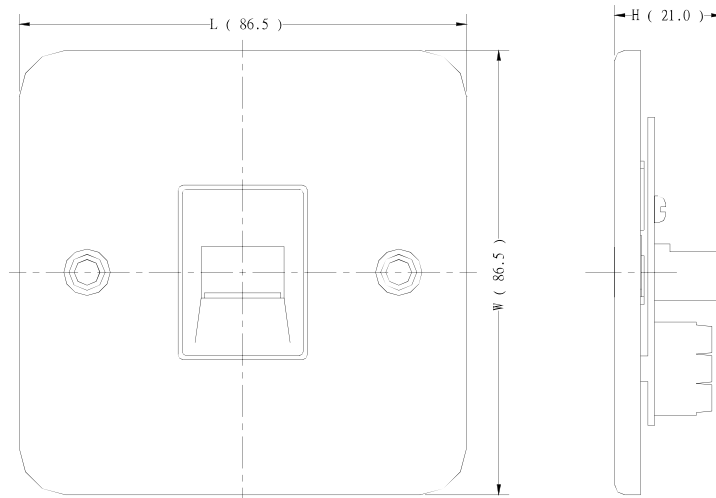

Datasheet

RS Pro Grey 6 A Grey Wall Switch Rocker Surface 5 mm, 1 Way Screwed Matte, 1 Gang BS Standard 86.5mm Not Illuminated IP20

RS Stock No: **668-3695**

Product Details

RS Pro 1-gang rocker surface light switch in grey colour, is made from corrosion-resistant matte MetalClad steel for long life durability. This IP20 rated switch has a 6 A current rating and 5 mm faceplate depth. It measures 86.5 x 86.5 mm. The switch has 1-way screw termination type. It is suitable for industrial, commercial and workshop applications. The switch meets BS3676 standards.

Features and Benefits

- Made from mild steel
- Suitable for industrial, commercial and workshop applications
- IP20 rated

**Specifications:**

Colour Shade	Grey
Colour	Grey
Current Rating	6 A
Faceplate Depth	5 mm
Faceplate Fixing	Screwed
Finish	Matte
Fixing Standard	BS Standard
Height	22 mm
Illumination	Not Illuminated
IP Rating	IP20
Length	86.5 mm
Material	Metalclad Steel
Minimum Box Depth	25 mm
Mount Type	Surface
Number of Gangs	1
Number of Poles	3
Number of Ways	1
Standards Met	BS3676; ASTA Approved
Switch Type	Rocker
Termination Type	Screw
Width	86.5 mm

8181MA 外觀圖

8184MA 成品外觀圖

1893SMA 外觀圖

2893NSMA 外觀圖

8103MA 外形圖

7183S/MA 成品圖

7183M/MA 成品圖

Part No.	L	W	H
8184/MA	86.5	86.5	26.5
1893S/MA	86.5	86.5	25.5
8181/2W/MA	86.5	86.5	23.0
2893S/MA	86.5	86.5	31.0
2893NS/MA	86.5	86.5	31.0
7183M/MA	86.5	86.5	21.0
7183S/MA	86.5	86.5	21.0
8102/MA	86.5	86.5	25.0
8103/MA	86.5	86.5	22.0