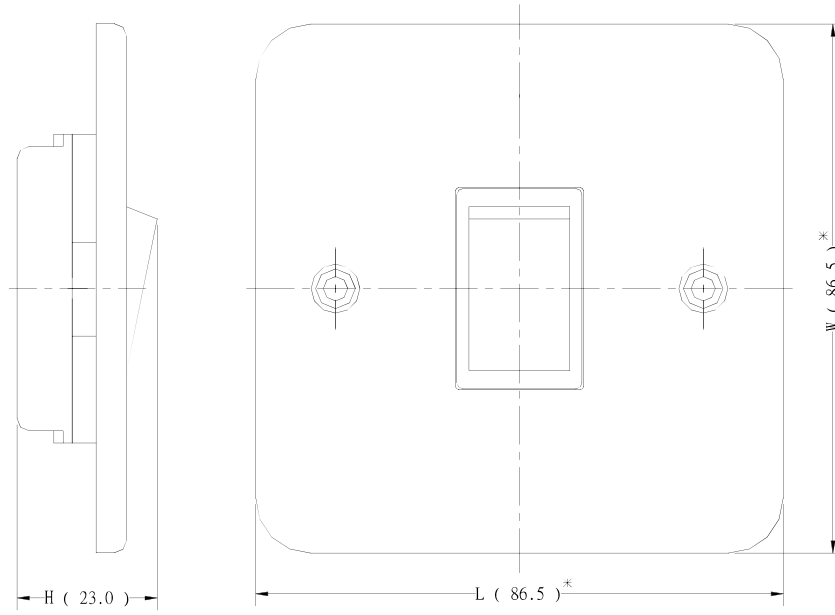

Datasheet

RS Pro Grey 6 A Grey Wall Switch Rocker Surface 5 mm, 1 Way Screwed Matte, 1 Gang BS Standard 86.5mm Not Illuminated IP20

RS Stock No: **668-3695**

Product Details

RS Pro 1-gang rocker surface light switch in grey colour, is made from corrosion-resistant matte MetalClad steel for long life durability. This IP20 rated switch has a 6 A current rating and 5 mm faceplate depth. It measures 86.5 x 86.5 mm. The switch has 1-way screw termination type. It is suitable for industrial, commercial and workshop applications. The switch meets BS3676 standards.

Features and Benefits

- Made from mild steel
- Suitable for industrial, commercial and workshop applications
- IP20 rated

**Specifications:**

Colour Shade	Grey
Colour	Grey
Current Rating	6 A
Faceplate Depth	5 mm
Faceplate Fixing	Screwed
Finish	Matte
Fixing Standard	BS Standard
Height	22 mm
Illumination	Not Illuminated
IP Rating	IP20
Length	86.5 mm
Material	Metalclad Steel
Minimum Box Depth	25 mm
Mount Type	Surface
Number of Gangs	1
Number of Poles	3
Number of Ways	1
Standards Met	BS3676; ASTA Approved
Switch Type	Rocker
Termination Type	Screw
Width	86.5 mm

8181MA 外觀圖

8184MA 成品外觀圖

1893SMA 外觀圖

2893NSMA 外觀圖

8103MA 外形圖

7183S/MA 成品圖

7183M/MA 成品圖

Part No.	L	W	H
8184/MA	86.5	86.5	26.5
1893S/MA	86.5	86.5	25.5
8181/2W/MA	86.5	86.5	23.0
2893S/MA	86.5	86.5	31.0
2893NS/MA	86.5	86.5	31.0
7183M/MA	86.5	86.5	21.0
7183S/MA	86.5	86.5	21.0
8102/MA	86.5	86.5	25.0
8103/MA	86.5	86.5	22.0