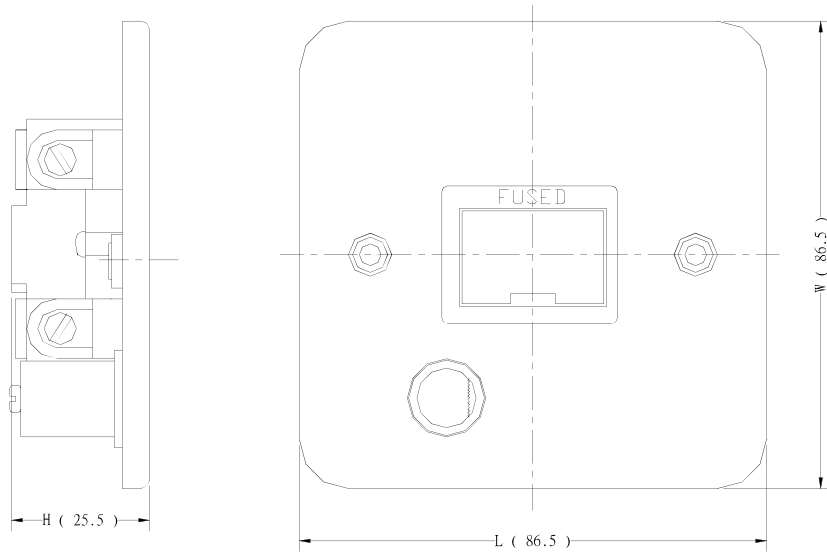

Datasheet

RS Pro Grey 6 A Grey Wall Switch Rocker Surface 5 mm, 1 Way Screwed Matte, 1 Gang BS Standard 86.5mm Not Illuminated IP20

RS Stock No: **668-3695**

Product Details

RS Pro 1-gang rocker surface light switch in grey colour, is made from corrosion-resistant matte MetalClad steel for long life durability. This IP20 rated switch has a 6 A current rating and 5 mm faceplate depth. It measures 86.5 x 86.5 mm. The switch has 1-way screw termination type. It is suitable for industrial, commercial and workshop applications. The switch meets BS3676 standards.

Features and Benefits

- Made from mild steel
- Suitable for industrial, commercial and workshop applications
- IP20 rated

**Specifications:**

Colour Shade	Grey
Colour	Grey
Current Rating	6 A
Faceplate Depth	5 mm
Faceplate Fixing	Screwed
Finish	Matte
Fixing Standard	BS Standard
Height	22 mm
Illumination	Not Illuminated
IP Rating	IP20
Length	86.5 mm
Material	Metalclad Steel
Minimum Box Depth	25 mm
Mount Type	Surface
Number of Gangs	1
Number of Poles	3
Number of Ways	1
Standards Met	BS3676; ASTA Approved
Switch Type	Rocker
Termination Type	Screw
Width	86.5 mm

8181MA 外觀圖

8184MA 成品外觀圖

1893SMA 外觀圖

2893NSMA 外觀圖

8103MA 外形圖

7183S/MA 成品圖

7183M/MA 成品圖

Part No.	L	W	H
8184/MA	86.5	86.5	26.5
1893S/MA	86.5	86.5	25.5
8181/2W/MA	86.5	86.5	23.0
2893S/MA	86.5	86.5	31.0
2893NS/MA	86.5	86.5	31.0
7183M/MA	86.5	86.5	21.0
7183S/MA	86.5	86.5	21.0
8102/MA	86.5	86.5	25.0
8103/MA	86.5	86.5	22.0