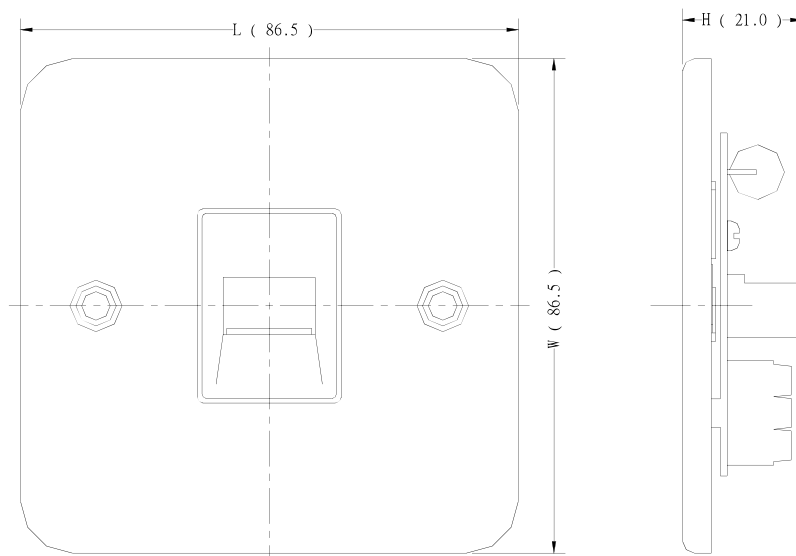

Datasheet

RS Pro Grey 6 A Grey Wall Switch Rocker Surface 5 mm, 1 Way Screwed Matte, 1 Gang BS Standard 86.5mm Not Illuminated IP20

RS Stock No: **668-3695**

Product Details

RS Pro 1-gang rocker surface light switch in grey colour, is made from corrosion-resistant matte MetalClad steel for long life durability. This IP20 rated switch has a 6 A current rating and 5 mm faceplate depth. It measures 86.5 x 86.5 mm. The switch has 1-way screw termination type. It is suitable for industrial, commercial and workshop applications. The switch meets BS3676 standards.

Features and Benefits

- Made from mild steel
- Suitable for industrial, commercial and workshop applications
- IP20 rated

**Specifications:**

Colour Shade	Grey
Colour	Grey
Current Rating	6 A
Faceplate Depth	5 mm
Faceplate Fixing	Screwed
Finish	Matte
Fixing Standard	BS Standard
Height	22 mm
Illumination	Not Illuminated
IP Rating	IP20
Length	86.5 mm
Material	Metalclad Steel
Minimum Box Depth	25 mm
Mount Type	Surface
Number of Gangs	1
Number of Poles	3
Number of Ways	1
Standards Met	BS3676; ASTA Approved
Switch Type	Rocker
Termination Type	Screw
Width	86.5 mm

8181MA 外觀圖

8184MA 成品外觀圖

1893SMA 外觀圖

2893NSMA 外觀圖

8103MA 外形圖

7183S/MA 成品圖

7183M/MA 成品圖

Part No.	L	W	H
8184/MA	86.5	86.5	26.5
1893S/MA	86.5	86.5	25.5
8181/2W/MA	86.5	86.5	23.0
2893S/MA	86.5	86.5	31.0
2893NS/MA	86.5	86.5	31.0
7183M/MA	86.5	86.5	21.0
7183S/MA	86.5	86.5	21.0
8102/MA	86.5	86.5	25.0
8103/MA	86.5	86.5	22.0