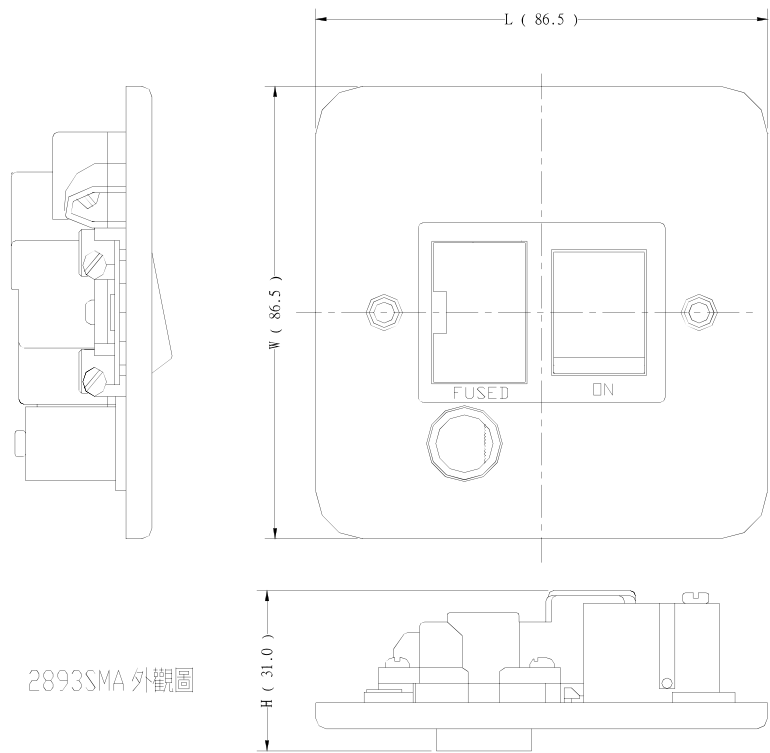

Datasheet

RS Pro Grey 6 A Grey Wall Switch Rocker Surface 5 mm, 1 Way Screwed Matte, 1 Gang BS Standard 86.5mm Not Illuminated IP20

RS Stock No: **668-3695**

Product Details

RS Pro 1-gang rocker surface light switch in grey colour, is made from corrosion-resistant matte MetalClad steel for long life durability. This IP20 rated switch has a 6 A current rating and 5 mm faceplate depth. It measures 86.5 x 86.5 mm. The switch has 1-way screw termination type. It is suitable for industrial, commercial and workshop applications. The switch meets BS3676 standards.

Features and Benefits

- Made from mild steel
- Suitable for industrial, commercial and workshop applications
- IP20 rated

**Specifications:**

Colour Shade	Grey
Colour	Grey
Current Rating	6 A
Faceplate Depth	5 mm
Faceplate Fixing	Screwed
Finish	Matte
Fixing Standard	BS Standard
Height	22 mm
Illumination	Not Illuminated
IP Rating	IP20
Length	86.5 mm
Material	Metalclad Steel
Minimum Box Depth	25 mm
Mount Type	Surface
Number of Gangs	1
Number of Poles	3
Number of Ways	1
Standards Met	BS3676; ASTA Approved
Switch Type	Rocker
Termination Type	Screw
Width	86.5 mm

8181MA 外觀圖

8184MA 成品外觀圖

1893SMA 外觀圖

2893NSMA 外觀圖

8103MA 外形圖

7183S/MA 成品圖

7183M/MA 成品圖

Part No.	L	W	H
8184/MA	86.5	86.5	26.5
1893S/MA	86.5	86.5	25.5
8181/2W/MA	86.5	86.5	23.0
2893S/MA	86.5	86.5	31.0
2893NS/MA	86.5	86.5	31.0
7183M/MA	86.5	86.5	21.0
7183S/MA	86.5	86.5	21.0
8102/MA	86.5	86.5	25.0
8103/MA	86.5	86.5	22.0