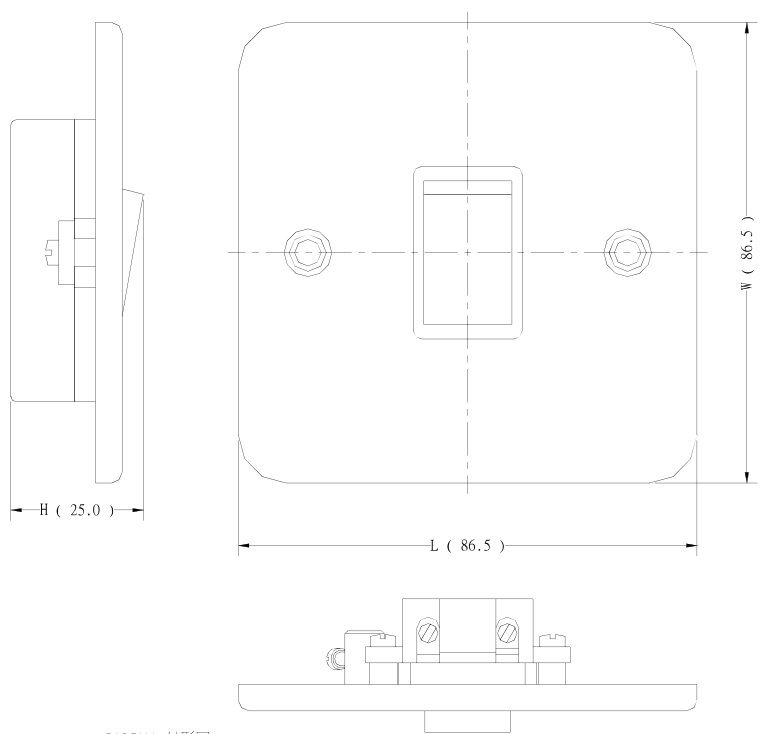

Datasheet

RS Pro Grey 6 A Grey Wall Switch Rocker Surface 5 mm, 1 Way Screwed Matte, 1 Gang BS Standard 86.5mm Not Illuminated IP20

RS Stock No: **668-3695**

Product Details

RS Pro 1-gang rocker surface light switch in grey colour, is made from corrosion-resistant matte MetalClad steel for long life durability. This IP20 rated switch has a 6 A current rating and 5 mm faceplate depth. It measures 86.5 x 86.5 mm. The switch has 1-way screw termination type. It is suitable for industrial, commercial and workshop applications. The switch meets BS3676 standards.

Features and Benefits

- Made from mild steel
- Suitable for industrial, commercial and workshop applications
- IP20 rated

**Specifications:**

Colour Shade	Grey
Colour	Grey
Current Rating	6 A
Faceplate Depth	5 mm
Faceplate Fixing	Screwed
Finish	Matte
Fixing Standard	BS Standard
Height	22 mm
Illumination	Not Illuminated
IP Rating	IP20
Length	86.5 mm
Material	Metalclad Steel
Minimum Box Depth	25 mm
Mount Type	Surface
Number of Gangs	1
Number of Poles	3
Number of Ways	1
Standards Met	BS3676; ASTA Approved
Switch Type	Rocker
Termination Type	Screw
Width	86.5 mm

8181MA 外觀圖

8184MA 成品外觀圖

1893SMA 外觀圖

2893NSMA 外觀圖

8103MA 外形圖

7183S/MA 成品圖

7183M/MA 成品圖

Part No.	L	W	H
8184/MA	86.5	86.5	26.5
1893S/MA	86.5	86.5	25.5
8181/2W/MA	86.5	86.5	23.0
2893S/MA	86.5	86.5	31.0
2893NS/MA	86.5	86.5	31.0
7183M/MA	86.5	86.5	21.0
7183S/MA	86.5	86.5	21.0
8102/MA	86.5	86.5	25.0
8103/MA	86.5	86.5	22.0