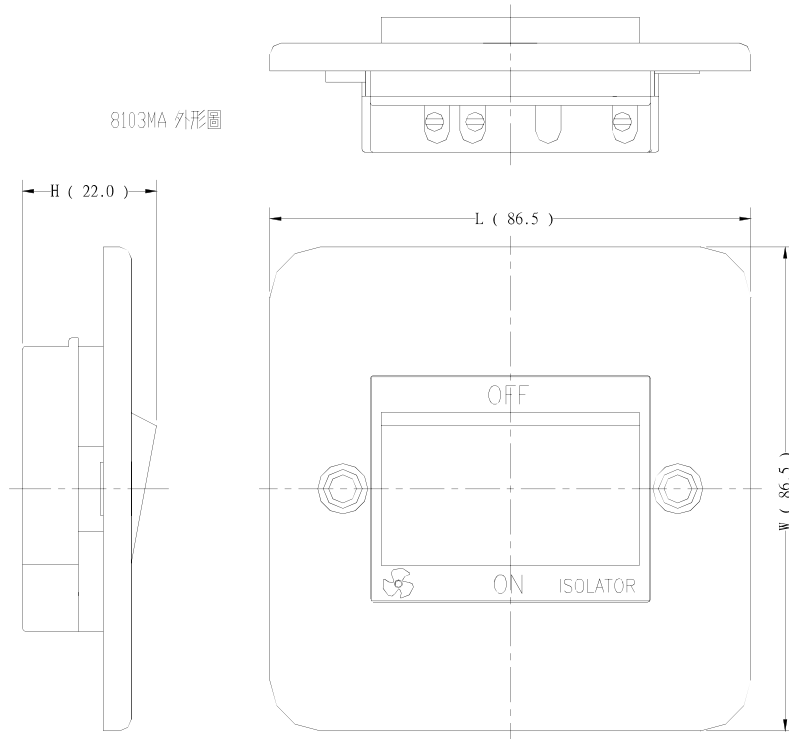

Datasheet

RS Pro Grey 6 A Grey Wall Switch Rocker Surface 5 mm, 1 Way Screwed Matte, 1 Gang BS Standard 86.5mm Not Illuminated IP20

RS Stock No: **668-3695**

Product Details

RS Pro 1-gang rocker surface light switch in grey colour, is made from corrosion-resistant matte MetalClad steel for long life durability. This IP20 rated switch has a 6 A current rating and 5 mm faceplate depth. It measures 86.5 x 86.5 mm. The switch has 1-way screw termination type. It is suitable for industrial, commercial and workshop applications. The switch meets BS3676 standards.

Features and Benefits

- Made from mild steel
- Suitable for industrial, commercial and workshop applications
- IP20 rated

**Specifications:**

Colour Shade	Grey
Colour	Grey
Current Rating	6 A
Faceplate Depth	5 mm
Faceplate Fixing	Screwed
Finish	Matte
Fixing Standard	BS Standard
Height	22 mm
Illumination	Not Illuminated
IP Rating	IP20
Length	86.5 mm
Material	Metalclad Steel
Minimum Box Depth	25 mm
Mount Type	Surface
Number of Gangs	1
Number of Poles	3
Number of Ways	1
Standards Met	BS3676; ASTA Approved
Switch Type	Rocker
Termination Type	Screw
Width	86.5 mm

8181MA 外觀圖

8184MA 成品外觀圖

1893SMA 外觀圖

2893NSMA 外觀圖

8103MA 外形圖

7183S/MA 成品圖

7183M/MA 成品圖

Part No.	L	W	H
8184/MA	86.5	86.5	26.5
1893S/MA	86.5	86.5	25.5
8181/2W/MA	86.5	86.5	23.0
2893S/MA	86.5	86.5	31.0
2893NS/MA	86.5	86.5	31.0
7183M/MA	86.5	86.5	21.0
7183S/MA	86.5	86.5	21.0
8102/MA	86.5	86.5	25.0
8103/MA	86.5	86.5	22.0