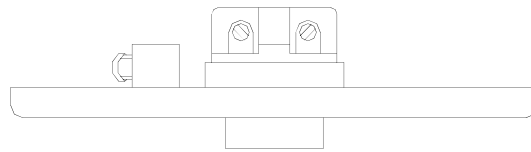

Datasheet

RS Pro Grey 6 A Grey Wall Switch Rocker Surface 5 mm, 1 Way Screwed Matte, 1 Gang BS Standard 86.5mm Not Illuminated IP20

RS Stock No: **668-3695**

Product Details

RS Pro 1-gang rocker surface light switch in grey colour, is made from corrosion-resistant matte MetalClad steel for long life durability. This IP20 rated switch has a 6 A current rating and 5 mm faceplate depth. It measures 86.5 x 86.5 mm. The switch has 1-way screw termination type. It is suitable for industrial, commercial and workshop applications. The switch meets BS3676 standards.

Features and Benefits

- Made from mild steel
- Suitable for industrial, commercial and workshop applications
- IP20 rated

**Specifications:**

Colour Shade	Grey
Colour	Grey
Current Rating	6 A
Faceplate Depth	5 mm
Faceplate Fixing	Screwed
Finish	Matte
Fixing Standard	BS Standard
Height	22 mm
Illumination	Not Illuminated
IP Rating	IP20
Length	86.5 mm
Material	Metalclad Steel
Minimum Box Depth	25 mm
Mount Type	Surface
Number of Gangs	1
Number of Poles	3
Number of Ways	1
Standards Met	BS3676; ASTA Approved
Switch Type	Rocker
Termination Type	Screw
Width	86.5 mm

8181MA 外觀圖

8184MA 成品外觀圖

1893SMA 外觀圖

2893NSMA 外觀圖

8103MA 外形圖

7183S/MA 成品圖

7183M/MA 成品圖

Part No.	L	W	H
8184/MA	86.5	86.5	26.5
1893S/MA	86.5	86.5	25.5
8181/2W/MA	86.5	86.5	23.0
2893S/MA	86.5	86.5	31.0
2893NS/MA	86.5	86.5	31.0
7183M/MA	86.5	86.5	21.0
7183S/MA	86.5	86.5	21.0
8102/MA	86.5	86.5	25.0
8103/MA	86.5	86.5	22.0