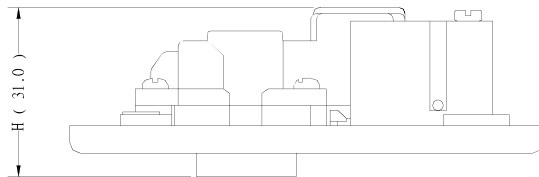

Datasheet

RS Pro Grey 6 A Grey Wall Switch Rocker Surface 5 mm, 1 Way Screwed Matte, 1 Gang BS Standard 86.5mm Not Illuminated IP20

RS Stock No: **668-3695**

Product Details

RS Pro 1-gang rocker surface light switch in grey colour, is made from corrosion-resistant matte MetalClad steel for long life durability. This IP20 rated switch has a 6 A current rating and 5 mm faceplate depth. It measures 86.5 x 86.5 mm. The switch has 1-way screw termination type. It is suitable for industrial, commercial and workshop applications. The switch meets BS3676 standards.

Features and Benefits

- Made from mild steel
- Suitable for industrial, commercial and workshop applications
- IP20 rated

**Specifications:**

Colour Shade	Grey
Colour	Grey
Current Rating	6 A
Faceplate Depth	5 mm
Faceplate Fixing	Screwed
Finish	Matte
Fixing Standard	BS Standard
Height	22 mm
Illumination	Not Illuminated
IP Rating	IP20
Length	86.5 mm
Material	Metalclad Steel
Minimum Box Depth	25 mm
Mount Type	Surface
Number of Gangs	1
Number of Poles	3
Number of Ways	1
Standards Met	BS3676; ASTA Approved
Switch Type	Rocker
Termination Type	Screw
Width	86.5 mm

8181MA 外觀圖

8184MA 成品外觀圖

1893SMA 外觀圖

2893NSMA 外觀圖

8103MA 外形圖

7183S/MA 成品圖

7183M/MA 成品圖

Part No.	L	W	H
8184/MA	86.5	86.5	26.5
1893S/MA	86.5	86.5	25.5
8181/2W/MA	86.5	86.5	23.0
2893S/MA	86.5	86.5	31.0
2893NS/MA	86.5	86.5	31.0
7183M/MA	86.5	86.5	21.0
7183S/MA	86.5	86.5	21.0
8102/MA	86.5	86.5	25.0
8103/MA	86.5	86.5	22.0