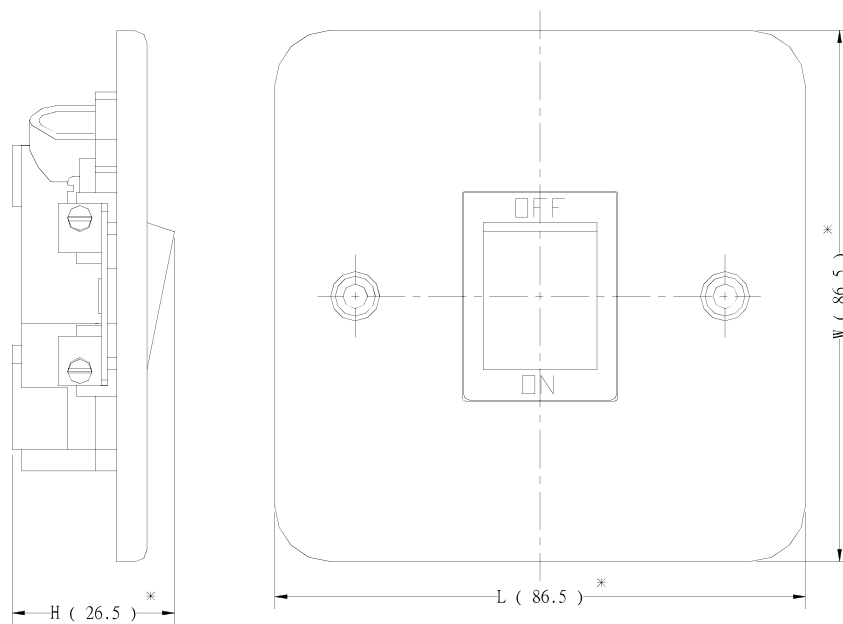

Datasheet

RS Pro Grey 6 A Grey Wall Switch Rocker Surface 5 mm, 1 Way Screwed Matte, 1 Gang BS Standard 86.5mm Not Illuminated IP20

RS Stock No: **668-3695**

Product Details

RS Pro 1-gang rocker surface light switch in grey colour, is made from corrosion-resistant matte MetalClad steel for long life durability. This IP20 rated switch has a 6 A current rating and 5 mm faceplate depth. It measures 86.5 x 86.5 mm. The switch has 1-way screw termination type. It is suitable for industrial, commercial and workshop applications. The switch meets BS3676 standards.

Features and Benefits

- Made from mild steel
- Suitable for industrial, commercial and workshop applications
- IP20 rated

**Specifications:**

Colour Shade	Grey
Colour	Grey
Current Rating	6 A
Faceplate Depth	5 mm
Faceplate Fixing	Screwed
Finish	Matte
Fixing Standard	BS Standard
Height	22 mm
Illumination	Not Illuminated
IP Rating	IP20
Length	86.5 mm
Material	Metalclad Steel
Minimum Box Depth	25 mm
Mount Type	Surface
Number of Gangs	1
Number of Poles	3
Number of Ways	1
Standards Met	BS3676; ASTA Approved
Switch Type	Rocker
Termination Type	Screw
Width	86.5 mm

8181MA 外觀圖

8184MA 成品外觀圖

1893SMA 外觀圖

2893NSMA 外觀圖

8103MA 外形圖

7183S/MA 成品圖

7183M/MA 成品圖

Part No.	L	W	H
8184/MA	86.5	86.5	26.5
1893S/MA	86.5	86.5	25.5
8181/2W/MA	86.5	86.5	23.0
2893S/MA	86.5	86.5	31.0
2893NS/MA	86.5	86.5	31.0
7183M/MA	86.5	86.5	21.0
7183S/MA	86.5	86.5	21.0
8102/MA	86.5	86.5	25.0
8103/MA	86.5	86.5	22.0