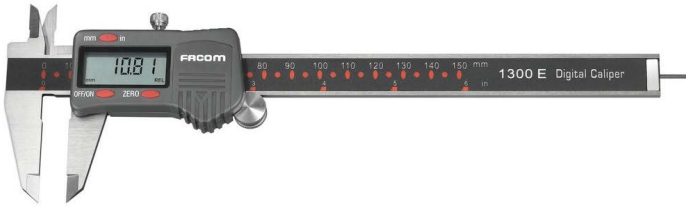

1300E Workshop digital display caliper 150 mm - 1/100th

- Pocket-size caliper to be used in the workshop.
- Accuracy: 1/100th - 0.01 mm.
- Digital display for easy reading (resolution 0.01mm).
- Measurements: mm / inch. Inside / outside / depth measurement.
- Protection rating IP 20.
- Supplied with CR2032 battery.

L [mm]: 235

Capacity [mm]: 150

[g]: 305