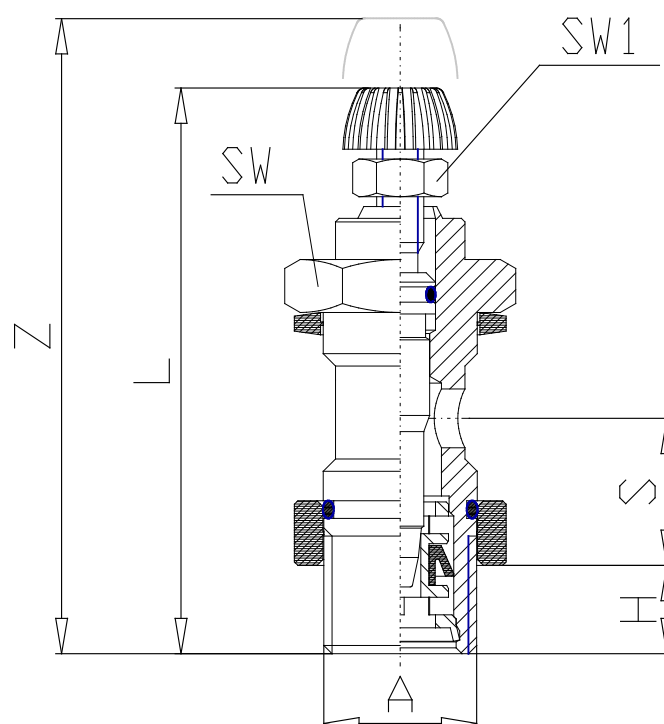

## Valves - Series MCU

Product code: MCU 702-M5

Datasheet creation date: 10/12/2025 08:38

Check the most updated document online [click here](#)

### TECHNICAL DATA

Mod.	MCU 702-M5
------	------------

### DIMENSIONS

<b>A</b>	M5
<b>H (mm)</b>	3.5
<b>L (mm)</b>	31.0
<b>S (mm)</b>	5.5
<b>SW (mm)</b>	8
<b>SW1 (mm)</b>	5.5
<b>Z (mm)</b>	35.0