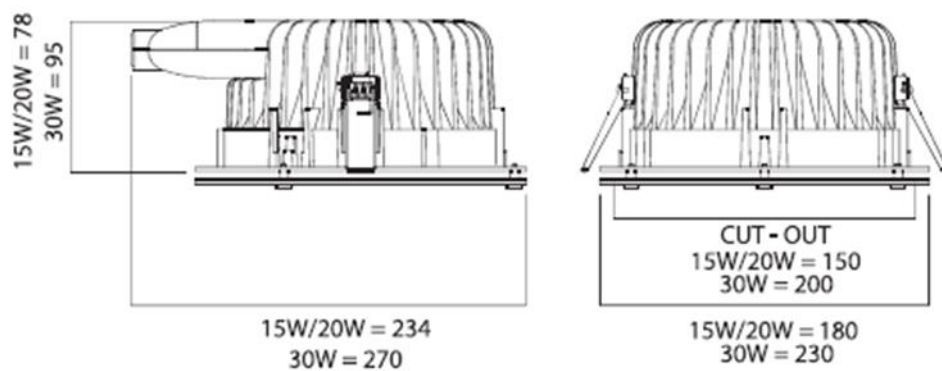

Datasheet

RS Pro Recessed LED Downlight with Drop Glass

RS Stock No: 124-0820

This RS Pro LED recessed downlight has a die-cast aluminium heat sink, with an opal acrylic diffuser and a drop glass. Finished in white with a light output of 2300 lumens and light colour 4000k (White).

Can be used in corridors and escape routes where visibility is key in order to be safe

Application

- Corridors and circulation areas
- Toilets

Typical Properties

Wattage	30W
Luminosity	2300 lm
Colour Temperature	4000K (White)

EDEN WITH DROP GLASS

Dimensions

Diameter – 270 mm, Height – 95 mm, Cut out – 200 mm