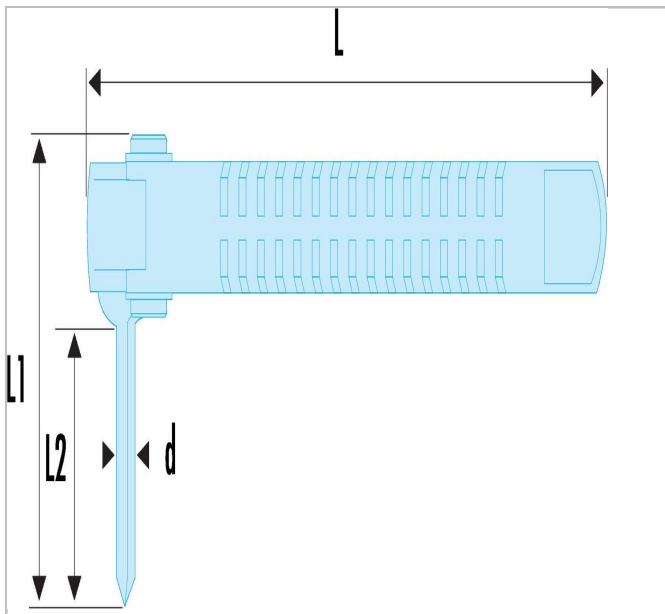

Sleeving pliers

Description:

- Sleeve pliers

	Diameter [mm]	Diameter D1 [mm]	Length L [mm]	Length L1 [mm]	Length L2 [mm]	Height H [mm]	Weight [g]
640171	10.0	19.5 - 22.5 - 30	150.0	82.0	56.0	82.0	149.0
985763	3.5	45642.0	140.0	52.0	23.0	52.0	165.0
985764	4.5	13 - 18 - 24	140.0	56.0	30.0	56.0	165.0
985765	5.0	14 - 18 - 25	140.0	66.0	40.0	66.0	165.0