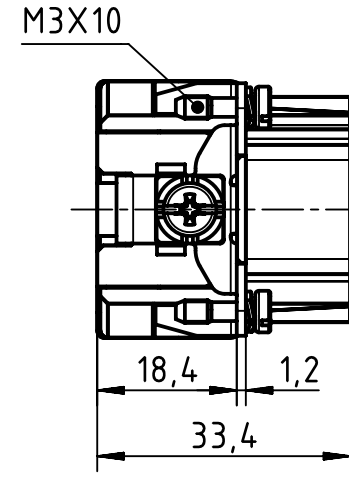

1 2 3 4 5 6

A  
B  
C  
D

panel cut out

	FREE SIZE TOL':			TITLE		REV.
				RS Pro 24E cage clamp insert 24 contacts M		A
	DRAWN BY	Limei.L	2018.3.16	SIZE	PART NUMBER	SHEET
	CHECKED BY	Andy.Y	2018.3.16	A4	1715740	1 OF 1
APPROVED BY	Steven.W	2018.3.16	SCALE 1:1	MATERIAL:	UNIT: mm	