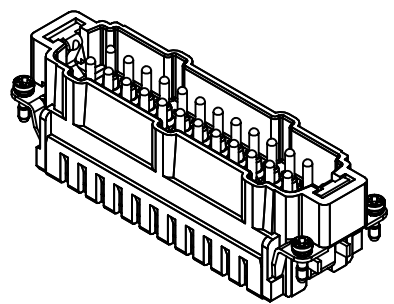

1 2 3 4 5 6

A  
B  
C  
D

panel cut out

	FREE SIZE TOL':			TITLE		REV.
				RS Pro 24E cage clamp insert 24 contacts M		A
	DRAWN BY	Limei.L	2018.3.16	SIZE	PART NUMBER	SHEET
	CHECKED BY	Andy.Y	2018.3.16	A4	1715740	1 OF 1
APPROVED BY	Steven.W	2018.3.16	SCALE 1:1	MATERIAL:	UNIT: mm	