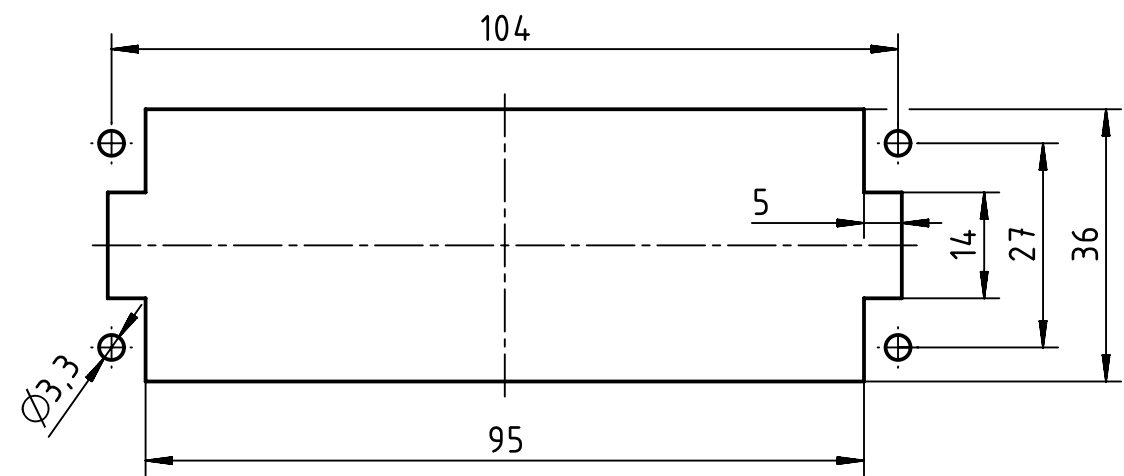

1 2 3 4 5 6

A  
B  
C  
D

panel cut out

	FREE SIZE TOL':			TITLE		REV.
				RS Pro 24E cage clamp insert 24 contacts M		A
	DRAWN BY	Limei.L	2018.3.16	SIZE	PART NUMBER	SHEET
	CHECKED BY	Andy.Y	2018.3.16	A4	1715740	1 OF 1
APPROVED BY	Steven.W	2018.3.16	SCALE 1:1	MATERIAL:	UNIT: mm	