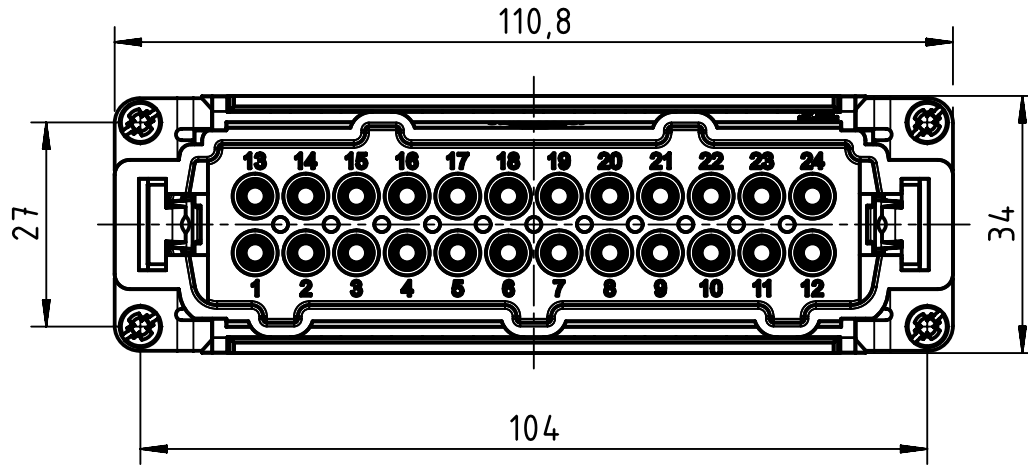

1 2 3 4 5 6

A  
B  
C  
D

panel cut out

	FREE SIZE TOL':			TITLE		REV.
				RS Pro 24E cage clamp insert 24 contacts M		A
	DRAWN BY	Limei.L	2018.3.16	SIZE	PART NUMBER	SHEET
	CHECKED BY	Andy.Y	2018.3.16	A4	1715740	1 OF 1
APPROVED BY	Steven.W	2018.3.16	SCALE 1:1	MATERIAL:	UNIT: mm	