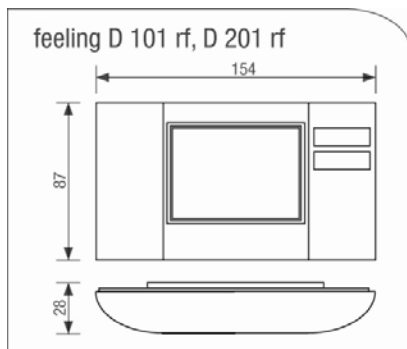

## SPECIFICATION SHEET

FEELING CH1

FEELING CH1

Sliding cover moved to reveal programming buttons

### Technical specification:

Surface mount centres	40mm; 60mm; 85mm
Supply voltage	3.0V DC (2 x AA alkaline)
Battery change reserve limit	10 minutes
Weight	200g
Connection	max. 1.5mm <sup>2</sup>
Switching capacity	6 (2)A @ 250V AC
Storage temperature	-20°C to +55°C
Timing accuracy	typ ± 1 sec. / day @ 20°C
Temperature control accuracy	0.5°C
Manual override	Yes
Control range	+5°C ..... +32°C
Display range	0°C ..... +50°C
Minimum programme increment	30 minutes
Daylight saving function	automatic
Display parameters	Day, date, time, set temperature, Ambient temperature, mode, Programme graphic