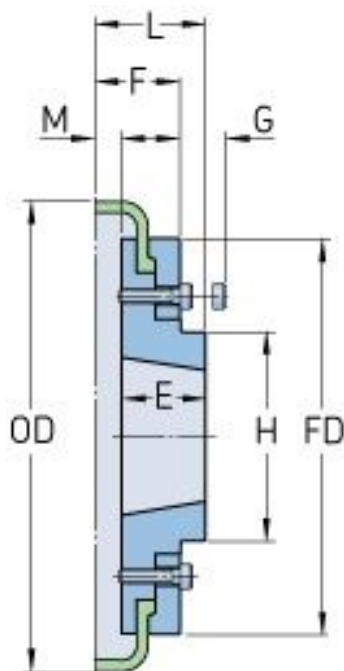

PHE F100FTBFLG

Size	100
Bushing no.	3020
Nominal torque (Nm)	-
Max torque (Nm)	-
Max speed (r/min)	-
Min. bore (mm)	25
Max. bore (mm)	75
Weight (kg)	0.055
E (mm)	51

© SKF is a registered trademark of the SKF Group