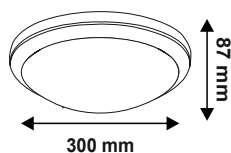

2 rue Louis Pergaud - 94700 Maisons-Alfort
Tél : 01 48 93 16 56 / Email : contact@arcgroup.fr
Site internet : <https://luteceled.fr>

Integrated LED ceiling lamp

SKU	LP6003
EAN	3760112740146
IP protection	IP65
IK protection	IK10
Power	16W
Equivalence	90W
Lumen	1500lm
Temperature	4000 K
Color temperature	Neutral white
L70B50	30000H
Off/On	X20000
Sensor	No
Beam angle	120°
Electrical class	2 (double isolation)
Dimension	300x300x87mm
Tension	220-240V
Warranty	5 years
Qty/CTN	5 pcs