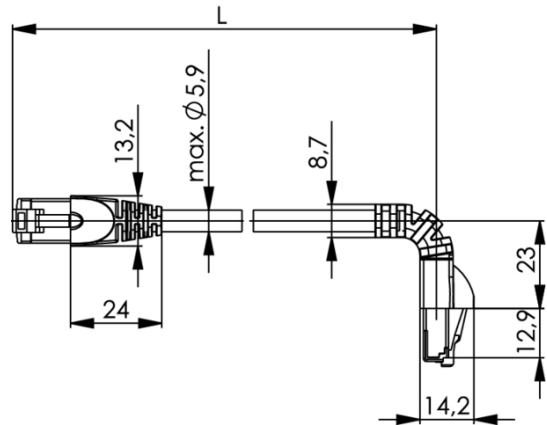

order number: L00000A0192

Patch Cord Cat.6<sub>A</sub> MP8 FS 500 LSZH-1,0 m; 1x90° cable boot; grey

Technical Attributes	
Short name	MP8 FS 500 LSZH-1,0
Length	1,0 m
Colour	grey
Remarks	1x90° - 1x180° cable boot

### Performance Characteristics

- pin assignment acc. to EIA/TIA 568B
- 90° / 180° / 270° moulded boot with latch protection
- Colours: grey, green, red, blue, yellow, black, white, purple
- Variants with very short boot
- 360 degrees completely surround plug shielding (shielded cable types)
- flexible and strain relieved
- moulded strain relief boot
- cable jacket and strain relief boot: PVC resp. LSZH (= Low Smoke, Zero Halogen)

Mechanical Characteristics	
Cable structure	LI02YSCH 4x2xAWG 27/7 PiMF
Stranded wire	AWG 27 (7/0.14 mm)

Insulation	PE, Ø 1.02 mm (±0.05 mm)
Pair shielding	Al-foil, outside conducting
Overall shielding	tin plated copper braid
Outer jacket	5.8 mm (±0.2 mm)