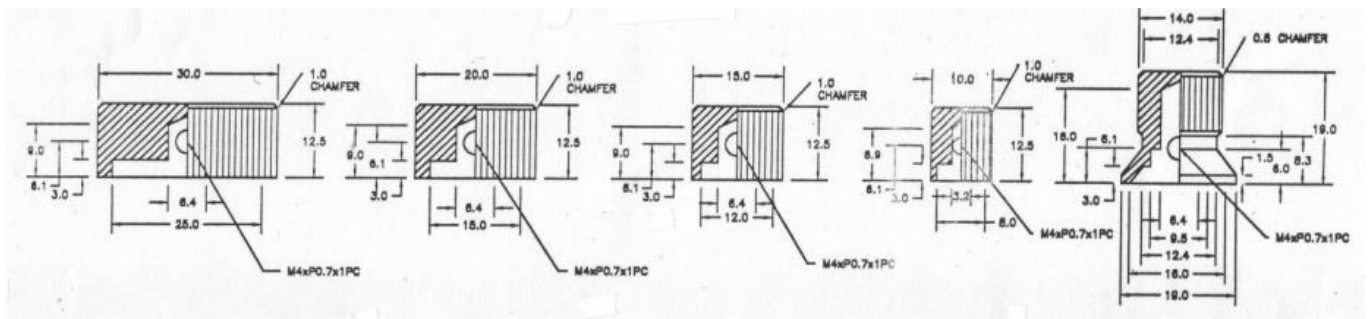

Datasheet

Black 30mm Aluminium Potentiometer Knob with a White Indicator

RS Stock number [465-9870](#)

Dimensions: (mm)

Specification

- Solid, polished finish